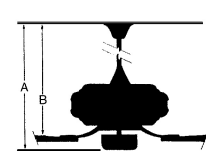

MEASUREMENTS

Blade Finish:	Reversible				
	Blades:				
	No				
Blade Material:	Slope:				
ABS	Yes				
Blade Sweep:	No. of Blades:	Blade Pitch:	Hanging Weight:		
65"	12	20	25.51		
Downrod 1:	Downrod 1	Downrod 2:	Downrod 2		
10	Outside Dia:		Outside Dia:		
	.75				
Ceiling to Lowest Point: (Dim A)	Ceiling to Blade (Dim B)	Lead Wire:	Motor Size:		
14.75	19.25	80	DC123 X 30		
RPM:	Low	Low/Med.	Medium	Med/High	High
Amps:	31				73
Watts:	0.13				0.6
CFM:	6.92				40.62
CFM/Watts:	4261.0				8725.0
	615.75				214.8

GLASS

Description:	Material:
	PC LENS
Part No.:	Quantity:
	1
Width:	Height:
	Length:

CONTROLS

Pull Chain Control:	Works with Remote Control:	Works with Wall Control:
No	Yes	Yes
Reversible:	Included Remote Control:	Included Wall Control:
Yes	RC400	
Smart Control:	Compatible Remote Control(s):	Compatible Wall Control(s):
Yes		WC400
Integrated Smart Control:		Compatible Smart Control:
Yes		