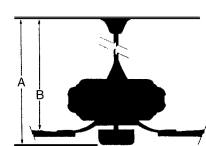

Item # F695-CL	UPC Code: 706411060816
Product Family Name: Kafé	Finish: Coal
Category: INTERIOR FAN	Category Type: Ceiling Fan
Certification 4000048	
Patents:	
Notes:	

MEASUREMENTS

Blade Finish:	Reversible Blades:		
	No		
Blade Material: Plywood Construction	Slope: Yes		
Blade Sweep: 52"	No. of Blades: 5	Blade Pitch: 12 DEGREES	Hanging Weight: 17.99
Downrod 1: 6	Downrod 1 Outside Dia: .75	Downrod 2:	Downrod 2 Outside Dia:
Ceiling to Lowest Point: (Dim A) 15.0	Ceiling to Blade (Dim B) 12.75	Lead Wire: 80"	Motor Size: 172 X 14mm

	Low	Low/Med.	Medium	Med/High	High
RPM:	57				185
Amps:	0.22				0.64
Watts:	9.11				76.62
CFM:	1533.0				5741.0
CFM/Watts:	168.28				74.93

LAMPING

No. of Bulbs: 0	Light Type:	Light Kit Optional: Yes		
Max Bulb Wattage:	Socket:			
Integrated Light Kit: No	Dimmable: No	Ballast:	Rated Life Hours: No	Uplight: No
Bulb/LED Included:	Color Temp.:	CRI:	Initial Lumens:	Delivered Lumens: