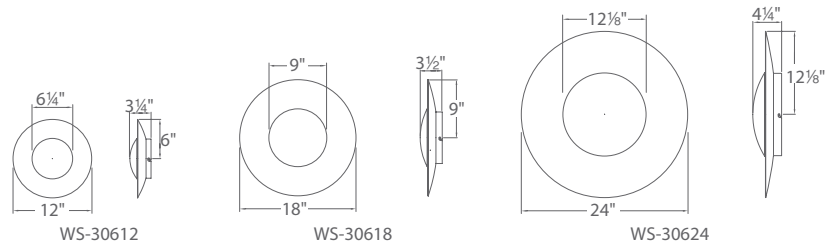

BLAZE – model: WS-306

LED Interior Sconce

MODERN FORMS

Fixture Type:

Catalog Number:

Project: _____

Location: _____

PRODUCT DESCRIPTION

FEATURES

- ADA Compliant, low profile design available in 12" and 18" sizes
- CEC Title 24 Compliant
- ETL & cETL Damp Location listed
- Full range dimming when used with compatible dimmers*
- Driver located in outlet box
- Universal driver (120V-220V-277V)
- 50,000 hour rated life
- Color Temp: 3000K
- CRI: 90

SPECIFICATIONS

Construction: Aluminum

Light Source: High output LED

Finish: Gold Leaf/Gold Plated (GL), Silver Leaf/Polished Nickel (SL)

Standards: ETL & cETL Damp Location listed, ADA Compliant for WS-60612 & WS-30618, CEC Title 24 Compliant

REPLACEMENT GLASS

Part#	Fixture
RPL-GLA-30612	WS-30612
RPL-GLA-30618	WS-30618
RPL-GLA-30624	WS-30624

ORDER NUMBER

Model	Diameter	Wattage	Voltage	LED Lumens	Delivered Lumens	Finish
WS-30612	12"	10.5W		787	250	GL Gold Leaf/Gold Plated
WS-30618	18"	25W	120V-220V-277V	1979	605	SL Silver Leaf/Polished Nickel
WS-30624	24"	31W		2392	700	