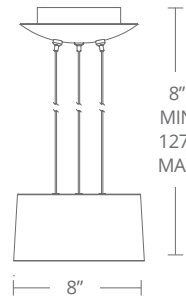

MARIMBA Chandelier & Pendants
PD-52708

MODERN FORMS

Fixture Type:

Catalog Number:

Project: _____

Location: _____

PRODUCT DESCRIPTION

The single-pendant complement to the beautiful multilight collection of 14K gold leaf or silver leaf pendants. Matching Gilt and Vermeil canopies complete this luxurious design.

SPECIFICATIONS

Construction: Aluminum

Light Source: High output LED

Dimming: ELV

Finish: Gold Leaf/Dark Bronze, Silver Leaf/White

Standards: ETL & cETL damp location listed

FEATURES

- 14K gold leaf or silver leaf interior
- Twist lock glass inside, no visible hardware
- Thin, powered aircraft cables provide an ultra-clean look for adjustable suspension height
- Transformer within canopy
- Rated Life: 37,000 hours
- Color temp: 3000K
- CRI: 90

ORDER NUMBER

Model	Height	Wattage	Voltage	LED Lumens	Delivered Lumens	Finish
PD-52708	8"	14W	120V	753	278	GL Gold Leaf/Dark Bronze SL Silver Leaf/White 

Example: **PD-52708-GL**

modernforms.com	Headquarters/Eastern Distribution Center	Central Distribution Center	Western Distribution Center
Phone (866) 810.6615	44 Harbor Park Drive	1600 Distribution CT.	1750 Archibald Avenue
Fax (800) 526.2585	Port Washington, NY 11050	Lithia Springs, GA 30122	Ontario, CA 91760