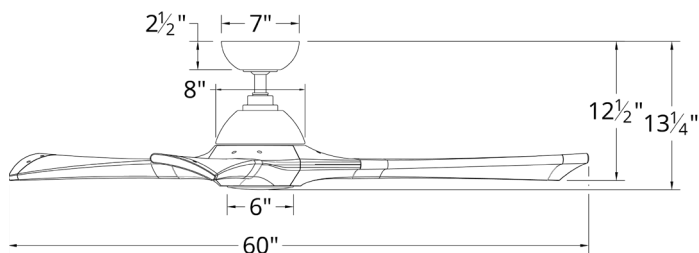

WOODY 60" Ceiling Fan

FR-W1814-60L

MODERN FORMS SMART FANS

PRODUCT DESCRIPTION

With sturdy blades crafted from solid wood- properly treated to weather the outdoors- this smart fan is rugged refinement to the core. Take control of it with our exclusive Modern Forms app- features like Adaptive Learning make life easier every day by suggesting optimized schedules, while a powerful DC motor inside keeps things running smooth, quiet and up to 70% more efficient than traditional AC fans. Choose a bronze housing with dark walnut wood, matte black with distressed koa or graphite with weathered gray.

SPECIFICATIONS

Construction: Aluminum
Blade: 13° Pitch, 60" sweep, Paulownia
Downrod: 1" O.D. x 4.5"H included
Mounting Slope: Up to 30°
Lead Wire: 80"
Hanging Weight: 13 lbs
Total Power: 32W
Standards: ETL/cETL Wet Location listed

FEATURES

- 6 fan speeds through both Summer and Winter Modes
- Silent DC motor
- Optional LED light kit included
- Includes RF wall control
- Additional RF wall control for 3, 4-way control sold separately
- Optional RF remote control with wall cradle sold separately
- Compatible with Modern Forms app

LIGHT KIT PERFORMANCE

Light Source: LED
Light Wattage: 19.5
Dimming: Integrated
Color Temperature: 3000K (2700K / 3500K options available)
Rated Life: 50,000 Hours
Standards: Title 24 JA8-2016 Compliant

ESTIMATED AIR PERFORMANCE

Airflow: 6800 cubic ft per minute on high
Power: 32 watts on high
Airflow Efficiency: 209 cubic ft per minute per watt
RPM: 145 RPMS on high

WIRELESS PERFORMANCE

RF Pairing Distance: Up to 30 ft from fan
Wi-Fi Range: Up to 150 ft*

ORDER NUMBER

Model	LED Lumens	Delivered Lumens	Housing		Blade	
FR-W1814-60L	1600	708	BZ	Bronze	DW	Dark Walnut
			GH	Graphite	WG	Weathered Gray
			MB	Matte Black	DK	Distressed Koa

Example: **FR-W1814-60L-GH/MW**

For 2700K add "27"; 3500K add "35" before the finish: **FR-W1814-60L27BZDW**

*Results may vary based on application and surroundings.

modernforms.com
Phone (866) 810.6615
Fax (800) 526.2585

Headquarters/Eastern Distribution Center
44 Harbor Park Drive
Port Washington, NY 11050

Central Distribution Center
1600 Distribution Ct
Lithia Springs, GA 30122

Western Distribution Center
1750 Archibald Avenue
Ontario, CA 91760