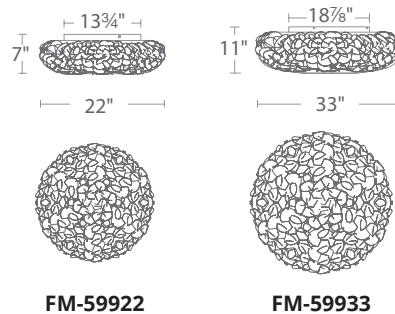

Fixture Type:

Catalog Number:

Project: _____

Location: _____