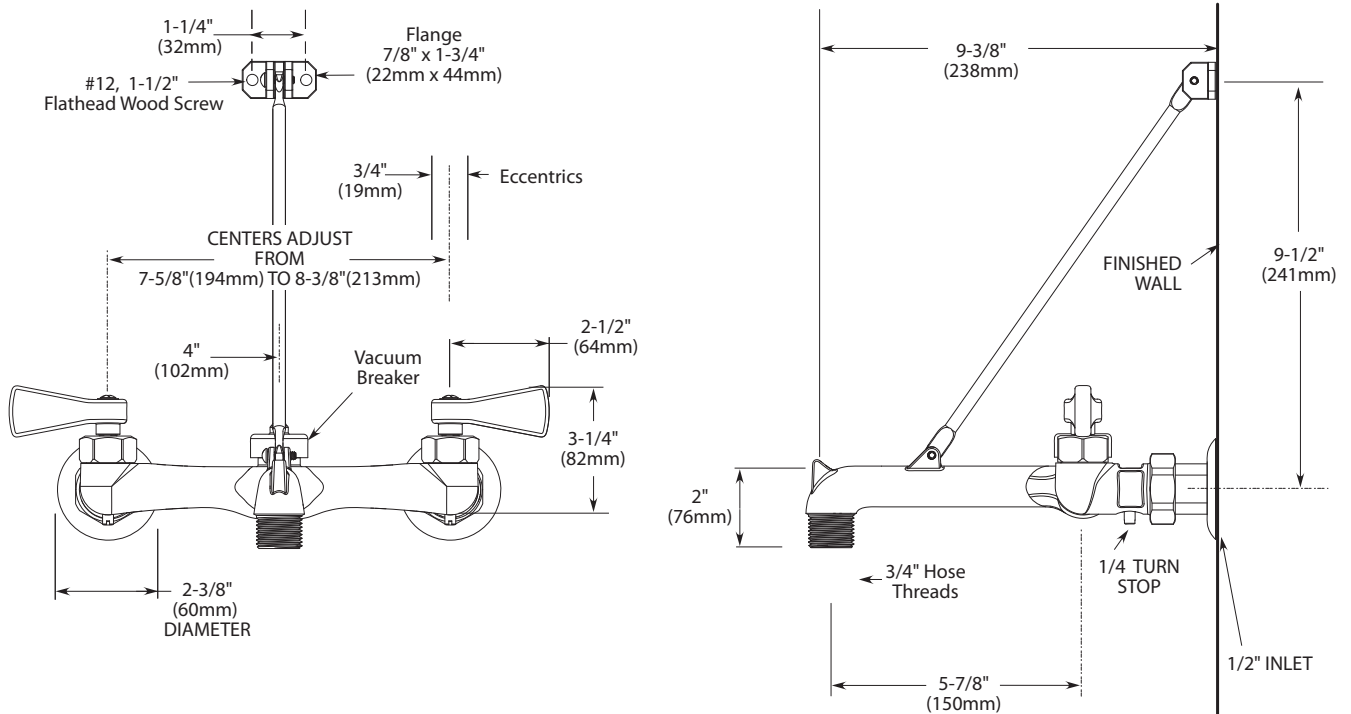

FAUCET DESCRIPTION

- Brass construction, rough chrome finish
- Integral vacuum-breaker
- 3/4" Garden hose threaded spout
- 1/2" IPS eccentric connections
- "Service stops"
- "Wall mounting bracket"
- Vandal resistant torx head screws

OPERATION

- Lever style handles with hot and cold color indicators

FLOW

- Unrestricted

CARTRIDGE

- Brass shell ceramic disc cartridge
- 1/4 turn operation

STANDARDS

- Third party certified by IAPMO and CSA to meet ASME A112.18.1M and all applicable specifications referenced therein
- ADA  for lever handles

WARRANTY

- Warranted for 5 years against material or manufacturing defects

Two-Handle Service Sink Faucet

Model: 8230 (Chrome)

CRITICAL DIMENSIONS

(DO NOT SCALE)