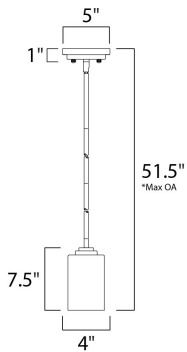

**PRODUCT DESCRIPTION**

Intersecting arms finished in your choice of Satin Nickel or Oil Rubbed Bronze support tall, cylindrical Satin White glass shades for a spectacular and transitional look.

\*max overall height

**MEASUREMENTS**

DIMENSION : 4" L x 4" W x 7.5" H  
 MAX OAH : 51.5" OAH  
 CANOPY : 5" W x 1" H x 5" L  
 HANGING WEIGHT : 1.98 lb

**LAMPING**

INPUT VOLTAGE : 120V  
 LUMENS : 0 Rated  
 BULB : 1 x 60W Incandescent E26 Medium , 60W Total  
 BULB INCLUDED : (Not Included)  
 DIMMABLE : Yes