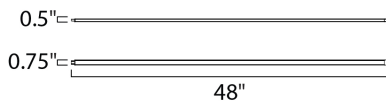

PRODUCT DESCRIPTION

Narrow Aluminum channels of LED are easily concealed in an economical way to tackle your task lighting. Installation is simple with an adjustable bracket that allows you to direct the light to where you need it, and a simple plug-in or hard wire power supply. Available in lengths from 6" to 48" and varies accessories, Slim Stick is the easy solution for your task lighting installation.

MEASUREMENTS

DIMENSION : 48" L x 0.75" W x 0.5" H
HANGING WEIGHT : 0.8 lb

LAMPING

INPUT VOLTAGE : 24V
LUMENS : 1,560 Rated (1,400 Del.)
BULB : 1 x 20W LED PCB Integrated , 20W Total
BULB INCLUDED : (Integrated)
DIMMABLE : Triac CL
CRI : 90+ CRI
COLOR_TEMP : 3000K