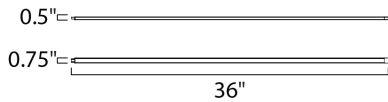

**PRODUCT DESCRIPTION**

Narrow Aluminum channels of LED are easily concealed in an economical way to tackle your task lighting. Installation is simple with an adjustable bracket that allows you to direct the light to where you need it, and a simple plug-in or hard wire power supply. Available in lengths from 6" to 48" and varies accessories, Slim Stick is the easy solution for your task lighting installation.

**MEASUREMENTS**

DIMENSION : 36" L x 0.75" W x 0.5" H  
 HANGING WEIGHT : 0.65 lb

**LAMPING**

INPUT VOLTAGE : 24V  
 LUMENS : 1,400 Rated (1,170 Del.)  
 BULB : 1 x 20W LED PCB Integrated , 20W Total  
 BULB INCLUDED : (Integrated)  
 DIMMABLE : Triac CL  
 CRI : 90+ CRI  
 COLOR\_TEMP : 3000K