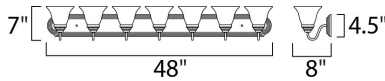

**MEASUREMENTS**

DIMENSION : 48" W x 7" H x 8" Ext  
 BACK PLATE : 48.17" W x 4.56" H x 4.07" HCO  
 HANGING WEIGHT : 12 lb

**LAMPING**

INPUT VOLTAGE : 120V  
 LUMENS : 8,050 Rated  
 BULB : 7 x 60W Incandescent E26 Medium , 420W Total  
 BULB INCLUDED : (Not Included)  
 DIMMABLE : Yes