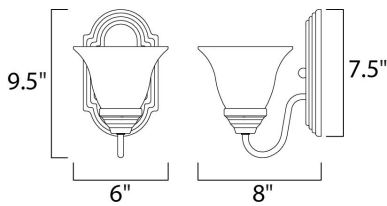

**MEASUREMENTS**

DIMENSION : 6" W x 9.5" H x 8" Ext  
 MAX OAH : 5" W x 7.5" H  
 HANGING WEIGHT : 1.76 lb

**LAMPING**

INPUT VOLTAGE : 120V  
 LUMENS : 1,150 Rated  
 BULB : 1 x 60W Incandescent E26 Medium , 60W Total  
 BULB INCLUDED : (Not Included)  
 DIMMABLE : Yes