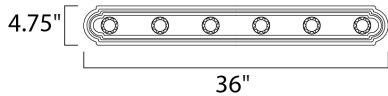

MEASUREMENTS

DIMENSION : 36" W x 4.75" H x 5" Ext
 BACK PLATE : 4" W x 32" H x 2.3" HCO
 HANGING WEIGHT : 2.88 lb

LAMPING

INPUT VOLTAGE : 120V
 LUMENS : 6,900 Rated
 BULB : 6 x 60W Incandescent E26 Medium , 360W Total
 BULB INCLUDED : (Not Included)
 DIMMABLE : Yes