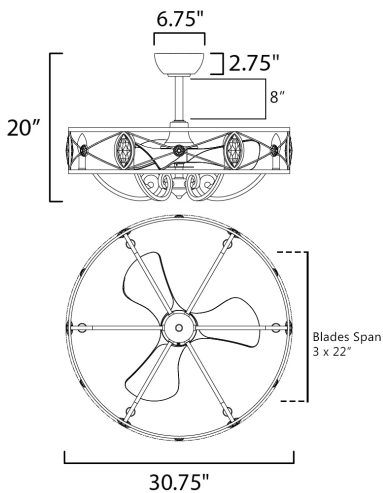

ENERGY INFORMATION AT HIGH SPEED

AIRFLOW : 2440 CFM
ELECTRICITY USE : 20W
AIRFLOW EFFICIENCY : 122 CFM / W

FINISHES OPTION

Silver Mist

MATERIAL

Glass+Steel+ABS

RATINGS

cETLus
Damp Location

INCLUDES

- Wall Mountable Remote Control
- 1 x 8" Downrod

DOWNROD OPTIONS

- 18" (FRD0118SM)
- 24" (FRD0124SM)
- 30" (FRD0130SM)
- 36" (FRD0136SM)

ADDITIONAL

RATED LIFE: 20,000 Hours
OPERATING TEMPERATURE: -20° C (-4°F), 40°C (104°F)
LIGHTING DIRECTION: Down