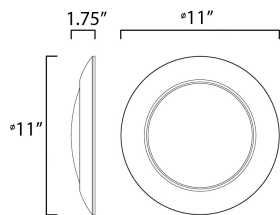

PRODUCT DESCRIPTION

This very compact LED flush mount directly installs on any 4" junction box and gives the look of a recessed trim. Constructed of Die Cast Aluminum, the Diverse luminaire is dimmable and also approved for wet or damp locations so it can be used in virtually any ceiling application, including showers.

MEASUREMENTS

DIMENSION : 11" L x 11" W x 1.75" H
 HANGING WEIGHT : 1.24 lb

LAMPING

INPUT VOLTAGE : 120V
 LUMENS : 1,800 Rated (1,400 Del.)
 BULB : 1 x 20W LED PCB Integrated , 20W Total
 BULB INCLUDED : (Integrated)
 DIMMABLE : ELV or Triac CL
 CRI : 90 CRI
 COLOR_TEMP : 3000K