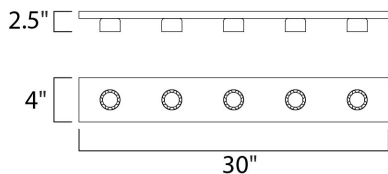

MEASUREMENTS

DIMENSION : 30" W x 4.25" H x 2.5" Ext
 BACK PLATE : 4" W x 29.25" H x 2.14" HCO
 HANGING WEIGHT : 2.45 lb

LAMPING

INPUT VOLTAGE : 120V
 LUMENS : 3,360 Rated
 BULB : 5 x 60W Incandescent E26 Medium , 300W Total
 BULB INCLUDED : (Not Included)
 DIMMABLE : Yes