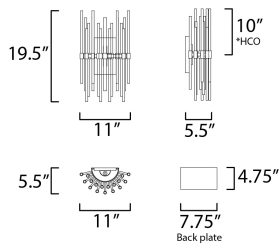

PRODUCT DESCRIPTION

The composition of Clear glass rods are elegantly supported by thin radial arms of different length in a collection that is truly Divine. Finished in Polished Nickel, the simplicity of this design delivers a crisp lighting fixture that works in a multitude of interior genres from contemporary to traditional.

MEASUREMENTS

DIMENSION : 11" W x 19.5" H x 5.5" Ext
MAX OAH : 58.5" OAH x 4.75" W x 7.75" H
HANGING WEIGHT : 5.94 lb

LAMPING

INPUT VOLTAGE : 120V
BULB : 2 x 60W Incandescent E12 Candelabra , 120W Total
BULB INCLUDED : (Not Included)
LIGHTING_DIRECTION : Up/Down

FINISHES OPTION

Polished Nickel

GLASS

Clear CL

MATERIAL

Steel, Glass

RATINGS

cULus
Dry Location

ADDITIONAL

INSTALL UP/DOWN: Up
OPERATING TEMPERATURE:
-20°C (-4°F), 40°C (104°F)

Always consult a qualified electrician before installing any lighting product.