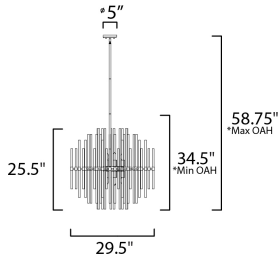

PRODUCT DESCRIPTION

The composition of Clear glass rods are elegantly supported by thin radial arms of different length in a collection that is truly Divine. Finished in Polished Nickel, the simplicity of this design delivers a crisp lighting fixture that works in a multitude of interior genres from contemporary to traditional.

*max overall height

MEASUREMENTS

- DIMENSION : 28.5" L x 28.5" W x 27.5" H
- MAX OAH : 60.5" OAH
- CANOPY : 5" W x 0.75" H x 5" L
- HANGING WEIGHT : 26.4 lb

LAMPING

- INPUT VOLTAGE : 120V
- BULB : 8 x 60W Incandescent E12 Candelabra , 480W Total
- BULB INCLUDED : (Not Included)