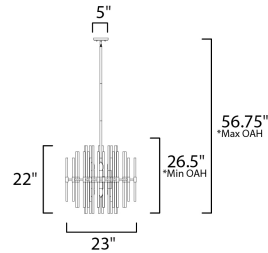

PRODUCT DESCRIPTION

The composition of Clear glass rods are elegantly supported by thin radial arms of different length in a collection that is truly Divine. Finished in Polished Nickel, the simplicity of this design delivers a crisp lighting fixture that works in a multitude of interior genres from contemporary to traditional.

*max overall height

MEASUREMENTS

- DIMENSION : 23" L x 23" W x 22" H
- MAX OAH : 52.5" OAH
- CANOPY : 5" W x 0.75" H x 5" L
- HANGING WEIGHT : 19.14 lb

LAMPING

- INPUT VOLTAGE : 120V
- BULB : 8 x 60W Incandescent E12 Candelabra , 480W Total
- BULB INCLUDED : (Not Included)

FINISHES OPTION

- Polished Nickel

GLASS

Clear CL

MATERIAL

Steel, Glass

RATINGS

cULus
Dry Location