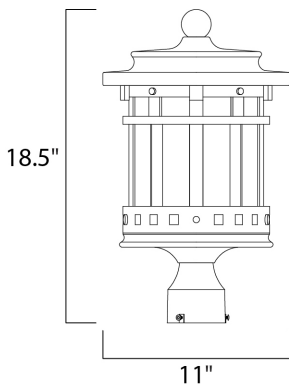

PRODUCT DESCRIPTION

Santa Barbara Cast is a transitional style collection from Maxim Lighting International in Sienna finish with Seedy glass.

MEASUREMENTS

DIMENSION : 11" L x 11" W x 18.5" H
 HANGING WEIGHT : 7.81 lb

LAMPING

INPUT VOLTAGE : 120V
 LUMENS : 2,016 Rated
 BULB : 3 x 40W Incandescent E12 Candelabra , 120W Total
 BULB INCLUDED : (Not Included)
 DIMMABLE : Yes

FINISHES OPTION

 Sienna

GLASS

Seedy CD

MATERIAL

Die Cast Aluminum