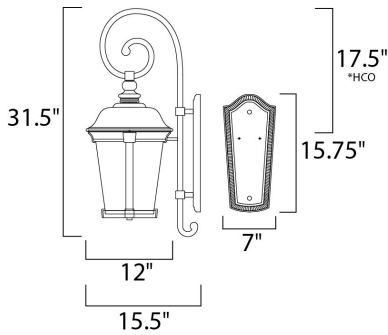

PRODUCT DESCRIPTION

Dover Cast is a traditional, Mediterranean style collection from Maxim Lighting International in Bronze finish with Seedy glass.

MEASUREMENTS

- DIMENSION : 12" W x 31.5" H x 15.5" Ext
- BACK PLATE : 7" W x 15.75" H x 15.5" HCO
- HANGING WEIGHT : 11.24 lb

LAMPING

- INPUT VOLTAGE : 120V
- LUMENS : 2,016 Rated
- BULB : 3 x 40W Incandescent E12 Candelabra , 120W Total
- BULB INCLUDED : (Not Included)
- DIMMABLE : Yes

FINISHES OPTION

- Bronze

GLASS

Seedy CD

MATERIAL

Die Cast Aluminum

RATINGS

cETLus
Wet Location

ADDITIONAL

RATED LIFE 1500 Hours
OPERATING TEMPERATURE:
-20°C (-4°F), 40°C (104°F)

Always consult a qualified electrician before installing any lighting product.