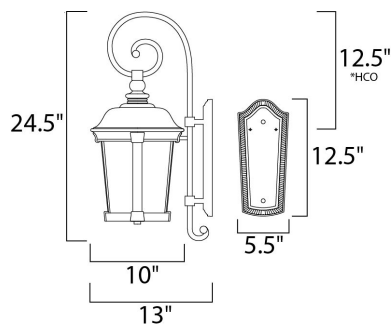

PRODUCT DESCRIPTION

Dover Cast is a traditional, Mediterranean style collection from Maxim Lighting International in Bronze finish with Seedy glass.

MEASUREMENTS

- DIMENSION : 10" W x 24.5" H x 13" Ext
- BACK PLATE : 7" W x 15.75" H x 13.5" HCO
- HANGING WEIGHT : 4.58 lb

LAMPING

- INPUT VOLTAGE : 120V
- LUMENS : 2,016 Rated
- BULB : 3 x 40W Incandescent E12 Candelabra , 120W Total
- BULB INCLUDED : (Not Included)
- DIMMABLE : Yes

FINISHES OPTION

GLASS

Seedy CD

MATERIAL

Die Cast Aluminum

RATINGS

cETLus
Wet Location

ADDITIONAL

RATED LIFE 1500 Hours
OPERATING TEMPERATURE:
-20°C (-4°F), 40°C (104°F)

Always consult a qualified electrician before installing any lighting product.