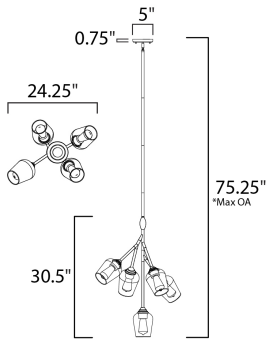

\*max overall height

**MEASUREMENTS**

- DIMENSION : 24.25" L x 24.25" W x 30.5" H
- MAX OAH : 75.25" OAH
- CANOPY : 5" W x 0.75" H x 5" L
- HANGING WEIGHT : 6.2 lb

**LAMPING**

- INPUT VOLTAGE : 120V
- LUMENS : 800 Rated (650 Del.)
- BULB : 5 x 40W Incandescent E26 Medium , 200W Total
- BULB INCLUDED : (Included)
- DIMMABLE : Yes
- CRI : 90 CRI