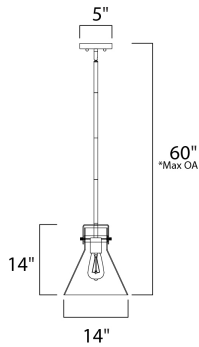

PRODUCT DESCRIPTION

This nautical-inspired bath vanity features Clear Seedy glass cones suspended by a yoke frame finished in Polished Chrome. The clear glass offers abundant lighting and compliments the styling of the fixture. Make it a more industrial look by adding filament E26 light bulbs.

MEASUREMENTS

DIMENSION : 14" L x 14" W x 60" H
 MAX OAH : 60" OAH
 CANOPY : 5" W x 1" H x 5" L
 HANGING WEIGHT : 7.94 lb

LAMPING

INPUT VOLTAGE : 120V
 LUMENS : 0 Rated
 BULB : 1 x 60W Incandescent E26 Medium , 60W Total
 BULB INCLUDED : (Not Included)
 DIMMABLE : Yes