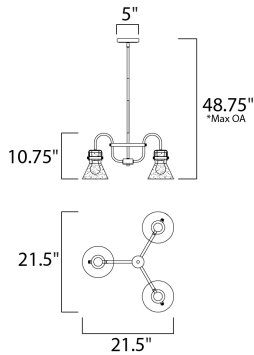

**ADDITIONAL**

OPERATING TEMPERATURE:  
-20°C (-4°F), 40°C (104°F)

\*max overall height

**MEASUREMENTS**

- DIMENSION : 21.5" L x 21.5" W x 10.75" H
- MAX OAH : 48.75" OAH
- CANOPY : 5" W x 0.75" H x 5" L
- HANGING WEIGHT : 7.7 lb
- WIRE LENGTH : 120"