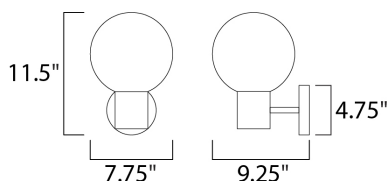

MEASUREMENTS

DIMENSION : 7.75" W x 11.5" H x 9.25" Ext
 MAX OAH : 4.75" W x 1" H
 HANGING WEIGHT : 4.4092 lb

LAMPING

INPUT VOLTAGE : 120V
 LUMENS : 0 Rated
 BULB : 1 x 60W Incandescent E12 Candelabra , 60W Total
 BULB INCLUDED : (Not Included)
 DIMMABLE : Yes