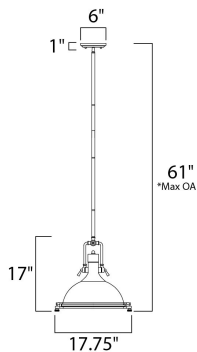

\*max overall height

**MEASUREMENTS**

DIMENSION : 17.75" L x 17.75" W x 17" H  
 MAX OAH : 61" OAH  
 CANOPY : 6" W x 1" H x 6" L  
 HANGING WEIGHT : 13.5 lb

**LAMPING**

INPUT VOLTAGE : 120V  
 LUMENS : 0 Rated  
 BULB : 1 x 60W Incandescent E26 Medium , 60W Total  
 BULB INCLUDED : (Not Included)  
 DIMMABLE : Yes