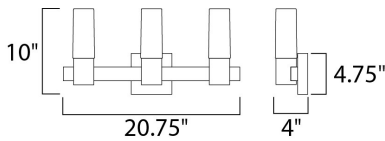

MEASUREMENTS

DIMENSION : 20.75" W x 10" H x 4" Ext
 BACK PLATE : 4.75" W x 4.75" H x 7.58" HCO
 HANGING WEIGHT : 4.4 lb

LAMPING

INPUT VOLTAGE : 120V
 LUMENS : 0 Rated
 BULB : 3 x 40W Incandescent E12 Candelabra , 120W Total
 BULB INCLUDED : (Not Included)
 DIMMABLE : Yes