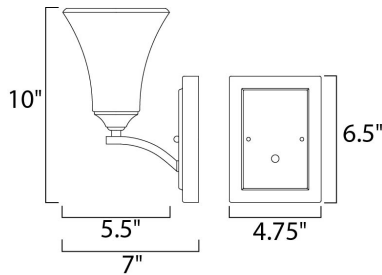

MEASUREMENTS

DIMENSION : 5.5" W x 10" H x 7" Ext
 MAX OAH : 4.76" W x 6.5" H
 HANGING WEIGHT : 2.43 lb

LAMPING

INPUT VOLTAGE : 120V
 LUMENS : 1,150 Rated
 BULB : 1 x 60W Incandescent E26 Medium , 60W Total
 BULB INCLUDED : (Not Included)
 DIMMABLE : Yes