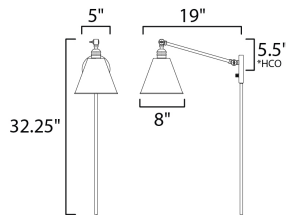

PRODUCT DESCRIPTION

Direct the light exactly where you want it using the articulated arms and metal shades of the Library series. At the backplate, the arm pivots left/right and up/down to direct the light. Additional articulated arms angle the shade or extend/contract the distance of the light source from the wall. Available in Polished Nickel, Black and Heritage Brass finishes, the Library collection evokes industrial era classicism perfect for use as a task light or accent light. Complimentary table and floor lamps complete the collection.

MEASUREMENTS

DIMENSION : 8" W x 32.25" H x 19" Ext
MAX OAH : 5" W x 5" H
HANGING WEIGHT : 3.13 lb

LAMPING

INPUT VOLTAGE : 120V
BULB : 1 x 100W Incandescent E26 Medium , 100W Total
BULB INCLUDED : (Not Included)
DIMMABLE : High Low Switch
LIGHTING_DIRECTION : Directional