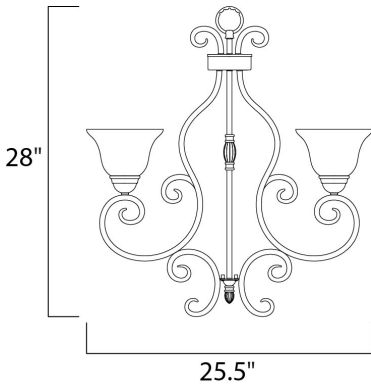

**PRODUCT DESCRIPTION**

This decorative classic in Oil Rubbed Bronze finish is both dramatic and subtle, with or without shades.

**MEASUREMENTS**

DIMENSION : 25.5" L x 25.5" W x 28" H  
 HANGING WEIGHT : 17.64 lb