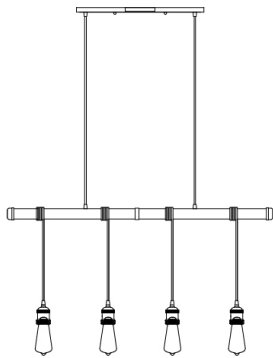

PRODUCT DESCRIPTION

Cords of Black fabric support metal sockets finished in a natural Antique Brass allow you to create unique and fun lighting. All except the single pendant are supplied with hangers that attach to the ceiling to allow you to swag each socket. There are a number of optional bulbs to choose from.

MEASUREMENTS

DIMENSION : 40.5" L x 4.5" W x 17.75" H
 MAX OAH : 144.5" OAH
 CANOPY : 4.5" W x 1.25" H x 19.5" L
 HANGING WEIGHT : 8.8 lb
 WIRE LENGTH : 120"

LAMPING

INPUT VOLTAGE : 110-130V
 LUMENS : 0 Rated
 BULB : 4 x 60W Incandescent E26 Medium , 240W Total
 BULB INCLUDED : (Not Included)
 DIMMABLE : Yes

FINISHES OPTION

 Weathered Zinc

MATERIAL

Steel

RATINGS

cETLus
 Dry Location

ADDITIONAL

SLOPE: 120
 OPERATING TEMPERATURE:
 -20°C (-4°F), 40°C (104°F)