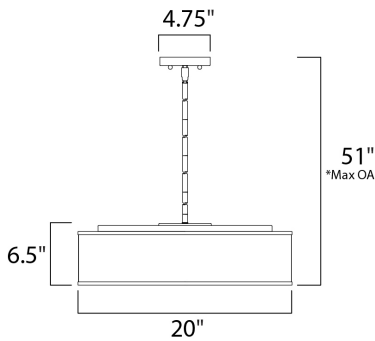

\*max overall height

**MEASUREMENTS**

DIMENSION : 20" W x 6.5" H  
 MAX OAH : 51" OAH  
 CANOPY : 4.75" W x 0.75" H x 4.75" L  
 HANGING WEIGHT : 15.83 lb

**LAMPING**

INPUT VOLTAGE : 120V  
 LUMENS : 2,275 Rated  
 BULB : 5 x 6.5W LED AC Integrated , 32W Total  
 BULB INCLUDED : (Integrated)  
 DIMMABLE : Triac CL  
 CRI : 90+ CRI  
 COLOR\_TEMP : 3000K