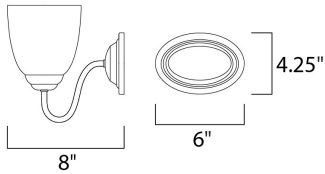

MEASUREMENTS

DIMENSION : 13.25" W x 8" H x 8" Ext
 BACK PLATE : 4.25" W x 6" H x 4.2" HCO
 HANGING WEIGHT : 2.87 lb

LAMPING

INPUT VOLTAGE : 120V
 LUMENS : 0 Rated
 BULB : 2 x 60W Incandescent E26 Medium , 120W Total
 BULB INCLUDED : (Not Included)
 DIMMABLE : Yes