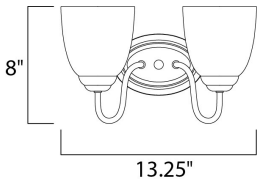

MEASUREMENTS

DIMENSION : 13.25" W x 8" H x 8" Ext
 BACK PLATE : 4.25" W x 6" H x 4.2" HCO
 HANGING WEIGHT : 2.87 lb

LAMPING

INPUT VOLTAGE : 120V
 LUMENS : 0 Rated
 BULB : 2 x 60W Incandescent E26 Medium , 120W Total
 BULB INCLUDED : (Not Included)
 DIMMABLE : Yes