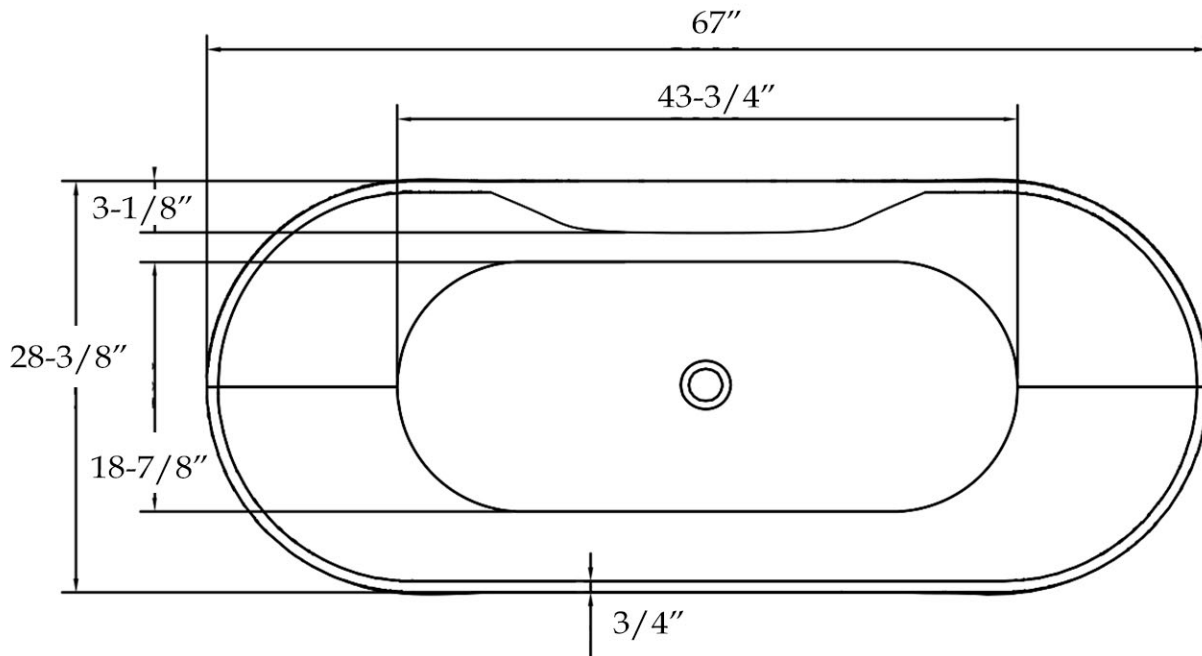

## Acrylic Contemporary Tub

Part No: 22073

Contact Maidstone for additional information and specifications. For complete warranty information and a list of dealers visit [www.MaidstoneSupply.com](http://www.MaidstoneSupply.com). All products and specifications are subject to change without notice. Maidstone is not responsible for typographical and/or dimensional errors. Typographical errors are subject to correction.

Note: Rough-in dimensions may vary +/- 1/2" and are subject to change. No responsibility is assumed by Maidstone.