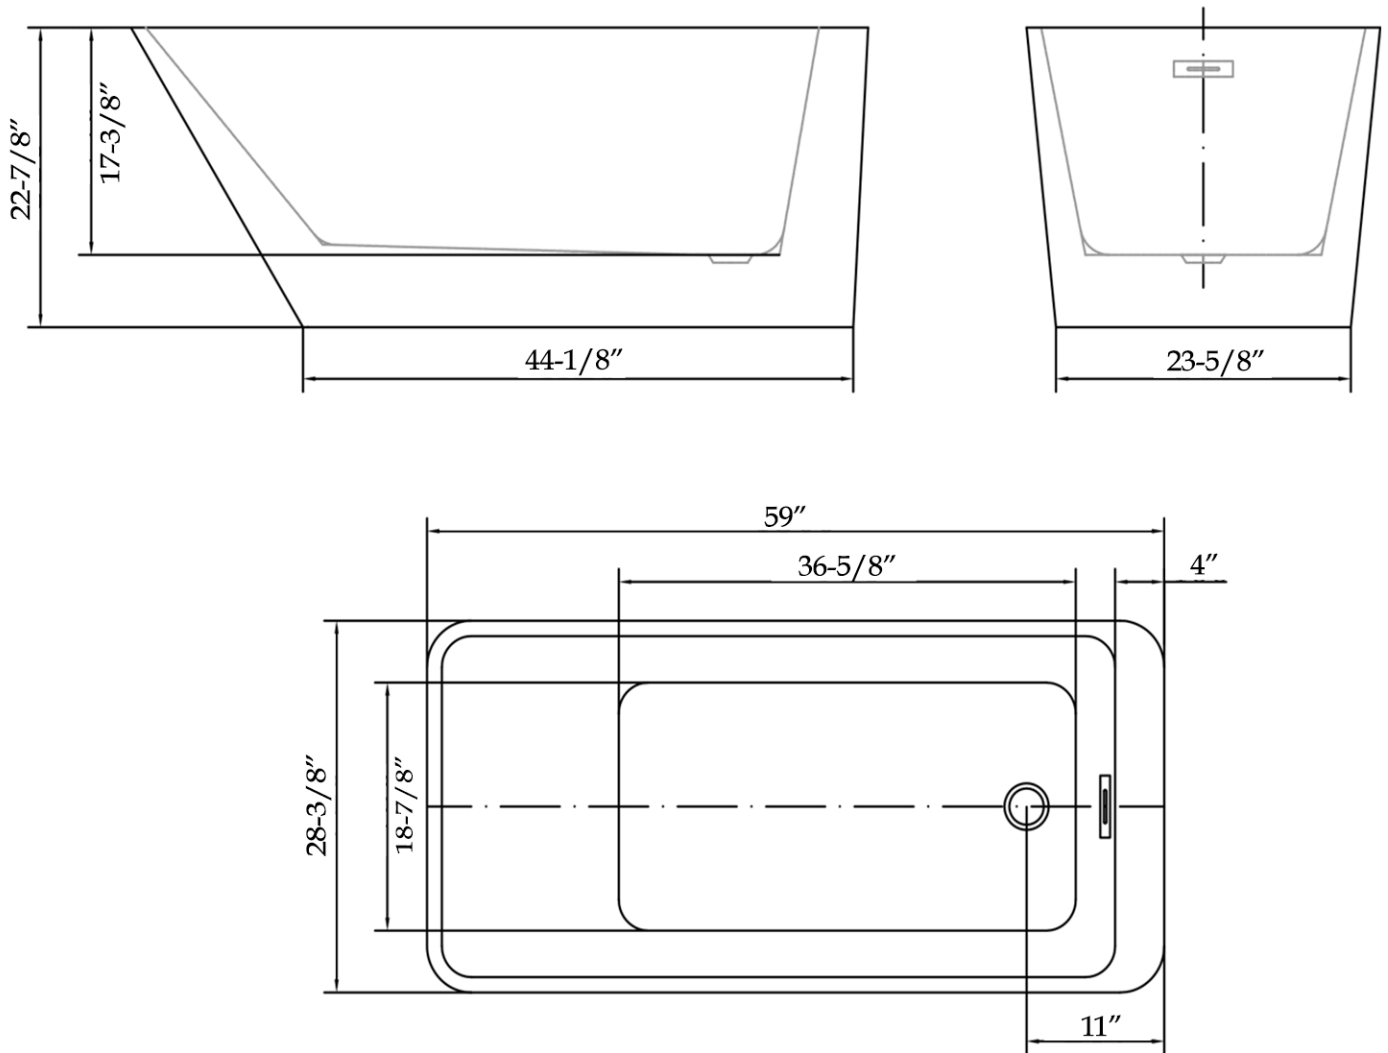

MAIDSTONE

[www.MaidstoneSupply.com](http://www.MaidstoneSupply.com)

Acrylic Contemporary Freestanding Bathtub

Part No: 220BR60

Contact Maidstone for additional information and specifications. For complete warranty information and a list of dealers visit [www.MaidstoneSupply.com](http://www.MaidstoneSupply.com). All products and specifications are subject to change without notice. Maidstone is not responsible for typographical and/or dimensional errors. Typographical errors are subject to correction.

Note: Rough-in dimensions may vary  $\pm 1/2"$  and are subject to change. No responsibility is assumed by Maidstone.