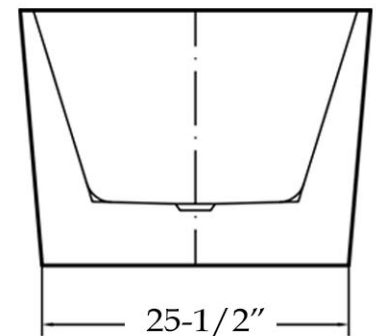

MAIDSTONE

www.MaidstoneSupply.com

Double End Freestanding Tub

Part No: 220AM53

Volume: 47 gal Weight: 75 lbs

Contact Maidstone for additional information and specifications. For complete warranty information and a list of dealers visit www.MaidstoneSupply.com. All products and specifications are subject to change without notice. Maidstone is not responsible for typographical and/or dimensional errors. Typographical errors are subject to correction.

Note: Rough-in dimensions may vary +/- 1/2" and are subject to change. No responsibility is assumed by Maidstone.