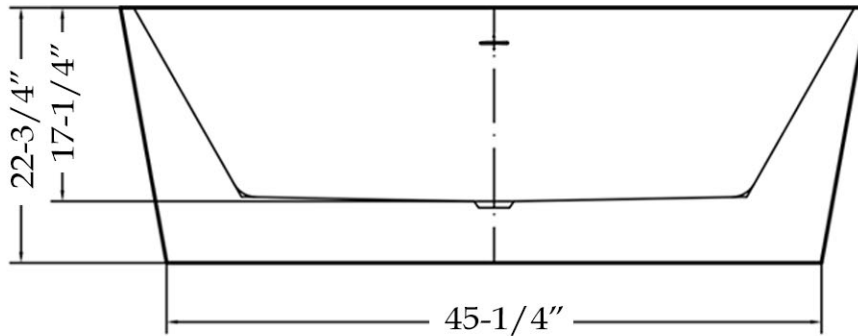

MAIDSTONE

www.MaidstoneSupply.com

Double End Freestanding Tub

Part No: 220AM53

Volume: 47 gal Weight: 75 lbs

Contact Maidstone for additional information and specifications. For complete warranty information and a list of dealers visit www.MaidstoneSupply.com. All products and specifications are subject to change without notice. Maidstone is not responsible for typographical and/or dimensional errors. Typographical errors are subject to correction.

Note: Rough-in dimensions may vary +/- 1/2" and are subject to change. No responsibility is assumed by Maidstone.