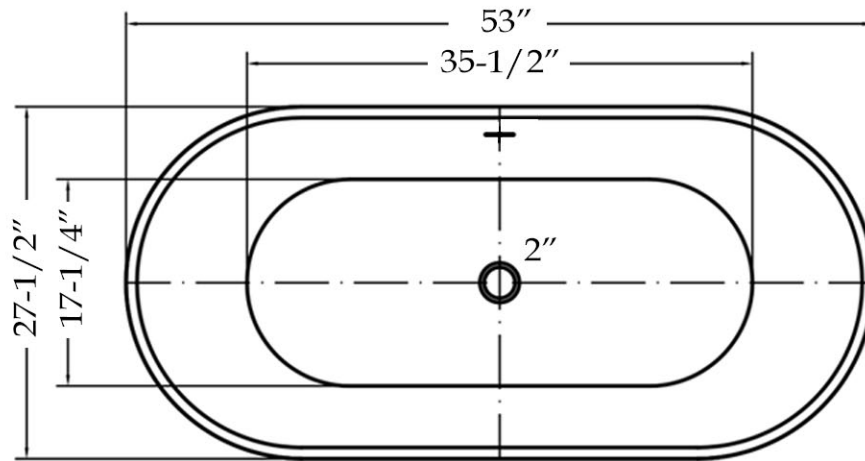

MAIDSTONE

www.MaidstoneSupply.com

Double End Freestanding Tub

Part No: 220AM53

Volume: 47 gal Weight: 75 lbs

Contact Maidstone for additional information and specifications. For complete warranty information and a list of dealers visit www.MaidstoneSupply.com. All products and specifications are subject to change without notice. Maidstone is not responsible for typographical and/or dimensional errors. Typographical errors are subject to correction.

Note: Rough-in dimensions may vary +/- 1/2" and are subject to change. No responsibility is assumed by Maidstone.