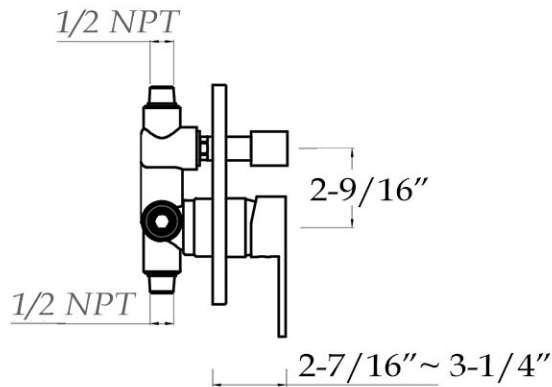

## Wall Mount Shower

Part No: 141-WS1

Contact Maidstone for additional information and specifications. For complete warranty information and a list of dealers visit [www.MaidstoneSupply.com](http://www.MaidstoneSupply.com). All products and specifications are subject to change without notice. Maidstone is not responsible for typographical and/or dimensional errors. Typographical errors are subject to correction.

Note: Rough-in dimensions may vary +/- 1/2" and are subject to change. No responsibility is assumed by Maidstone.