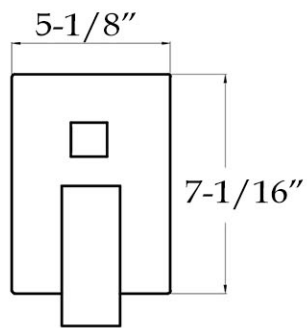

MAIDSTONE

www.MaidstoneSupply.com

Wall Mount Shower

Part No: 141-WS1

Contact Maidstone for additional information and specifications. For complete warranty information and a list of dealers visit www.MaidstoneSupply.com. All products and specifications are subject to change without notice. Maidstone is not responsible for typographical and/or dimensional errors. Typographical errors are subject to correction.

Note: Rough-in dimensions may vary +/- 1/2" and are subject to change. No responsibility is assumed by Maidstone.