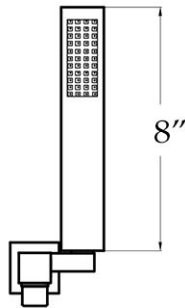

## Wall Mount Shower

Part No: 141-WS1

Contact Maidstone for additional information and specifications. For complete warranty information and a list of dealers visit [www.MaidstoneSupply.com](http://www.MaidstoneSupply.com). All products and specifications are subject to change without notice. Maidstone is not responsible for typographical and/or dimensional errors. Typographical errors are subject to correction.

Note: Rough-in dimensions may vary +/- 1/2" and are subject to change. No responsibility is assumed by Maidstone.