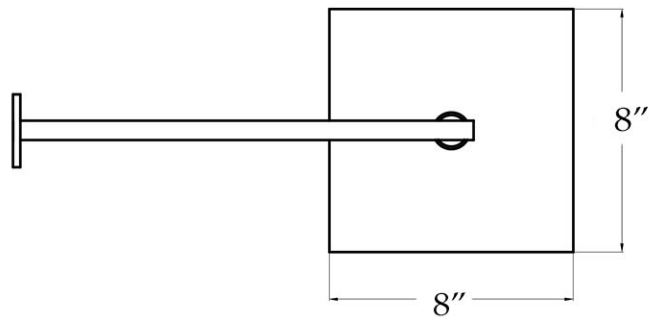

## Wall Mount Shower

Part No: 141-WS1

Contact Maidstone for additional information and specifications. For complete warranty information and a list of dealers visit [www.MaidstoneSupply.com](http://www.MaidstoneSupply.com). All products and specifications are subject to change without notice. Maidstone is not responsible for typographical and/or dimensional errors. Typographical errors are subject to correction.

Note: Rough-in dimensions may vary +/- 1/2" and are subject to change. No responsibility is assumed by Maidstone.