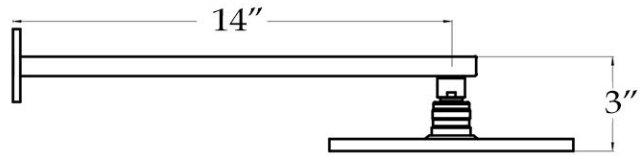

MAIDSTONE

www.MaidstoneSupply.com

Wall Mount Shower

Part No: 141-WS1

Contact Maidstone for additional information and specifications. For complete warranty information and a list of dealers visit www.MaidstoneSupply.com. All products and specifications are subject to change without notice. Maidstone is not responsible for typographical and/or dimensional errors. Typographical errors are subject to correction.

Note: Rough-in dimensions may vary +/- 1/2" and are subject to change. No responsibility is assumed by Maidstone.