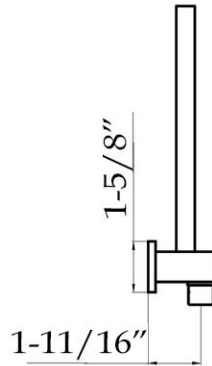

## Wall Mount Shower

Part No: 141-WS1

Contact Maidstone for additional information and specifications. For complete warranty information and a list of dealers visit [www.MaidstoneSupply.com](http://www.MaidstoneSupply.com). All products and specifications are subject to change without notice. Maidstone is not responsible for typographical and/or dimensional errors. Typographical errors are subject to correction.

Note: Rough-in dimensions may vary +/- 1/2" and are subject to change. No responsibility is assumed by Maidstone.