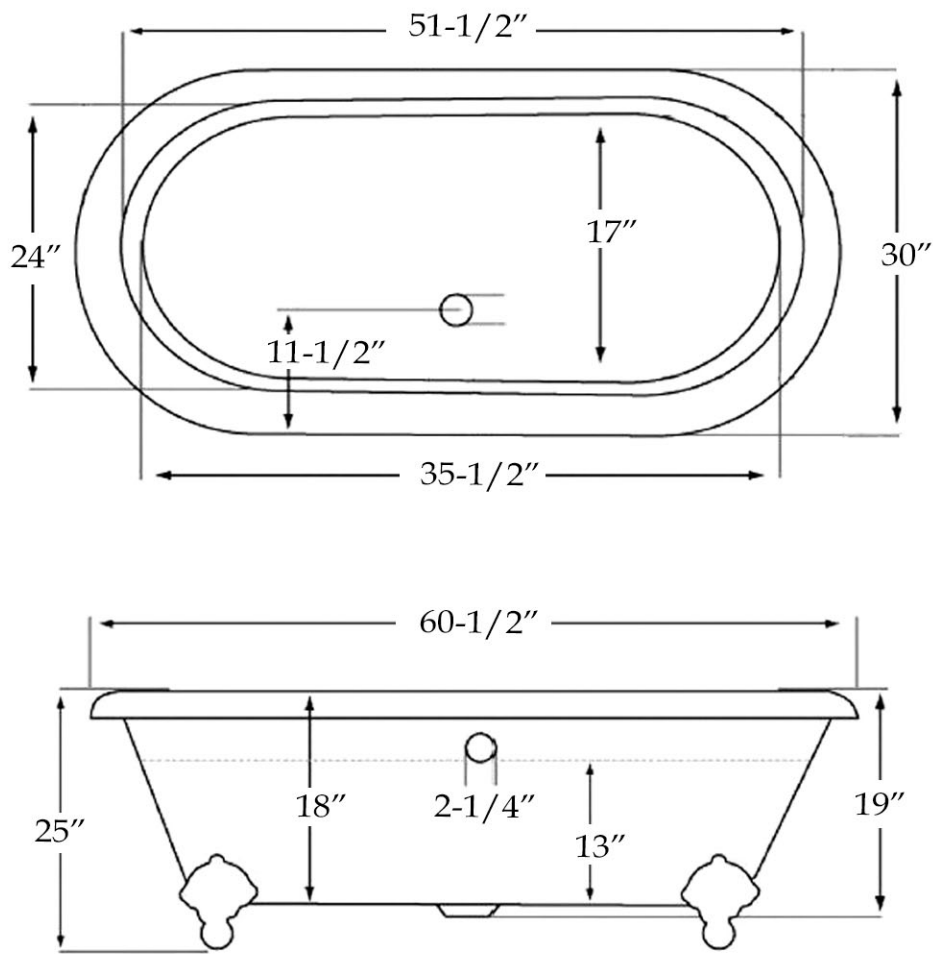

MAIDSTONE

www.MaidstoneSupply.com

Double Ended Clawfoot Tub

Part No: 1202DE60-0

Volume: 45 gal Weight: 66 lbs Water Depth: 13"

Contact Maidstone for additional information and specifications. For complete warranty information and a list of dealers visit www.MaidstoneSupply.com. All products and specifications are subject to change without notice. Maidstone is not responsible for typographical and/or dimensional errors. Typographical errors are subject to correction.

Note: Rough-in dimensions may vary +/- 1/2" and are subject to change. No responsibility is assumed by Maidstone.