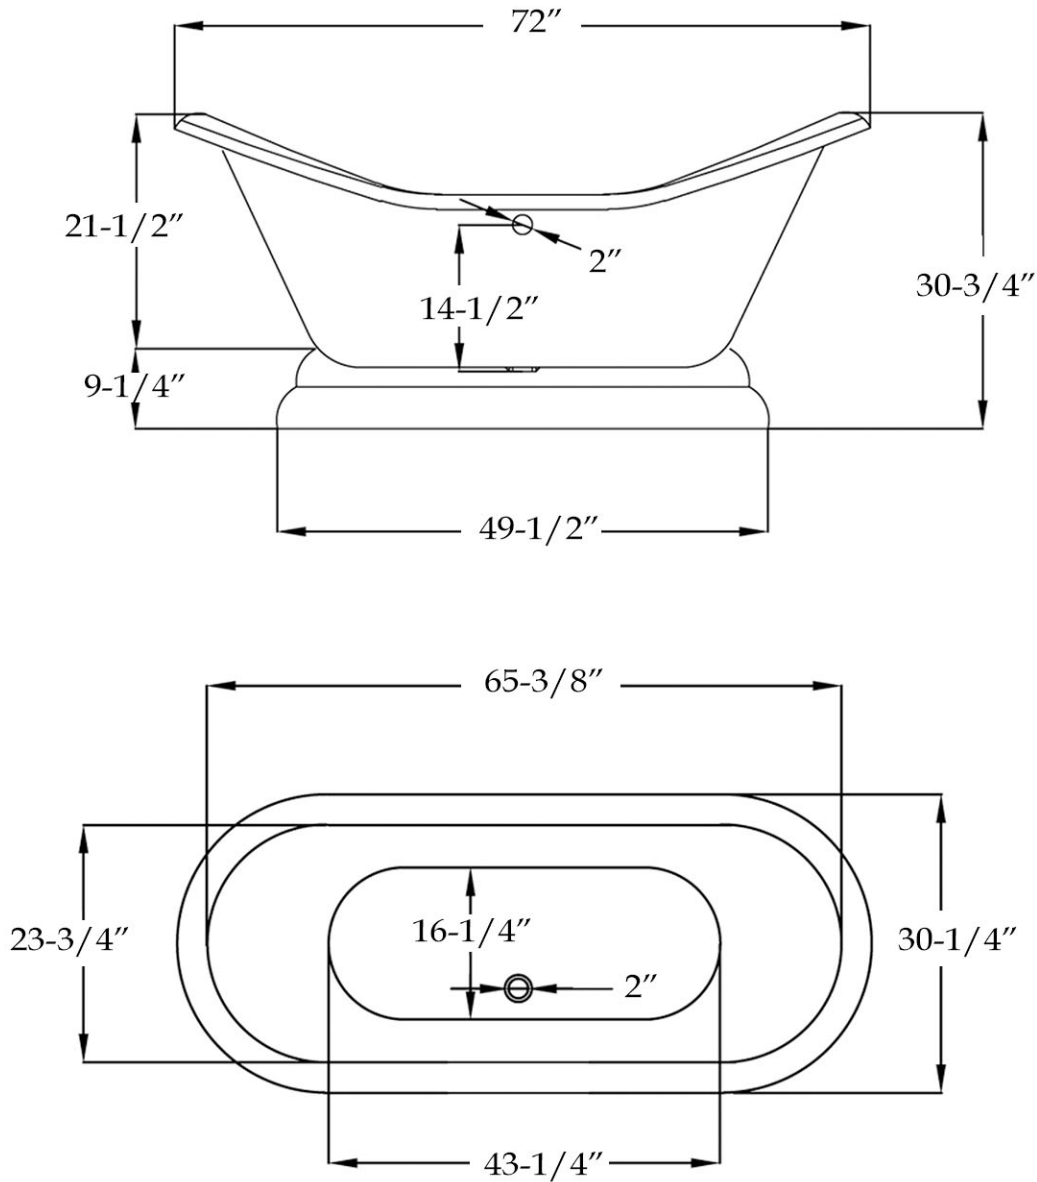

MAIDSTONE

[www.MaidstoneSupply.com](http://www.MaidstoneSupply.com)

Double Slipper Pedestal Tub

Part No: 1201DS72-0-10

Weight (empty): 445 lbs    Weight (filled): 9070 lbs    Capacity: 55 gal    Water depth: 15"

Note: Rough-in dimensions may vary +/- 1/2" and are subject to change. No responsibility is assumed by Maidstone.