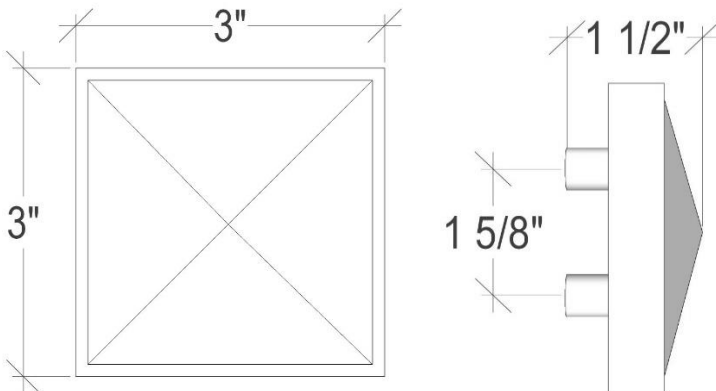

### DETAILS

Materials: Smooth Metal with White Tiger Glass  
Dimensions are approximate: [OD: 3" x 3" x 1.5"]  
Each piece is hand-crafted; no two will be the same  
NOTE: Due to the handmade nature of the hardware variations in the glass may be visible.

Shown in (SB) Satin Brass Handle

Dimensions are approximate