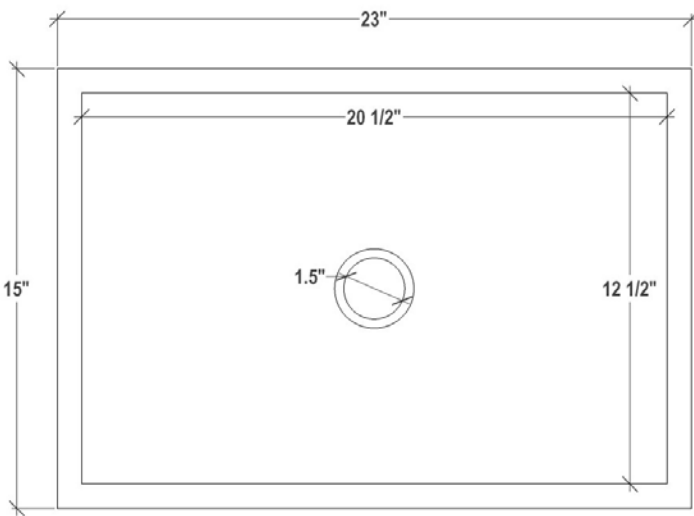

AVAILABLE DRAINS

D004	Grid Strainer
D005	Lift and Turn
D006	Pop-Up with Horizontal Lift Rod
D011 – D017	Decorative Grid Strainer

INSTALLATION

Use 100% silicone to adhere sink to countertop. Clean any excess silicone from sink surface. Clips are not included but may be provided by countertop fabricator. Conversion Kit for drain installation is included with each sink.

DIMENSIONS WILL VARY

DO NOT use this sheet as a guide for countertop cuts. Due to the handmade nature of each product, templates are not provided.