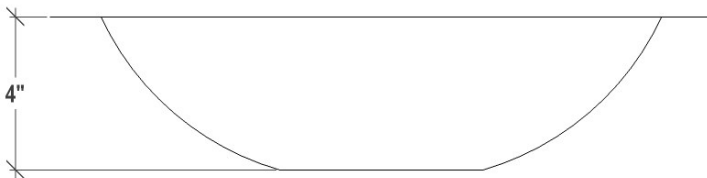

DIMENSIONS WILL VARY

DO NOT use this sheet as a guide for countertop cuts. Due to the handmade nature of each product, templates are not provided.