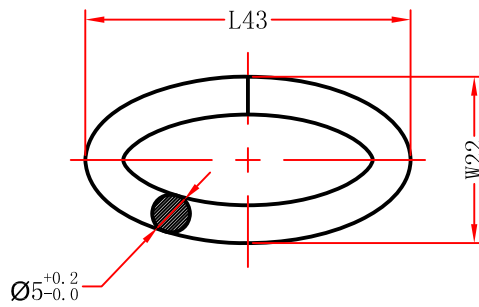

CHAIN: 5607-XX, L 3'

CHAIN RING: L40\*W22 DIA4.0 <sup>+0.2</sup>/<sub>-0.1</sub>

Hanging chain and its attachments must be able to withstand the total weight four times the lamp body, continuous test 72 hours

		LIVEX LIGHTING, INC. One Cory Road, Morristown, NJ 07960 Tel: 973-292-1777, Fax: 973-292-6222	
		<b>WARNING</b> THIS DRAWING IS PROPRIETARY TO LIVEX IMPORT AND IS PROTECTED UNDER THE COPYRIGHT AND/OR PATENT LAWS. ANY UNAUTHORIZED USE WILL SUBJECT YOU TO CRIMINAL AND CIVIL PENALTIES AND PROSECUTION TO THE FULL EXTENT OF THE LAW.	
STYLE:	chain ring	STANDARD:	UL/CUL/CSA
ITEM NUMBER:	5607-XX	FINISH:	
SCALE:	1:1	DRAWING:	Zhang Jianhua
ACTUAL SIZE:	ø * H W*H*E L*W*H	AUDITING:	Cheng Zhian
MATERIAL:	metal	SANCTION:	Huang
EDITION:	A/0	UNIT:	mm[inch]
		DATE:	2013/01/21

CHAIN: 5608-XX, L 3'

CHAIN RING: L43\*W22 DIA5.0 <sup>+0.2</sup>/<sub>-0.0</sub>

Hanging chain and its attachments must be able to withstand the total weight four times the lamp body, continuous test 72 hours

CHAIN: 5610-XX, L 12'

CHAIN RING: L52\*W27 DIA6.0 <sup>+0.2</sup>/<sub>-0.0</sub>

Hanging chain and its attachments must be able to withstand the total weight four times the lamp body, continuous test 72 hours