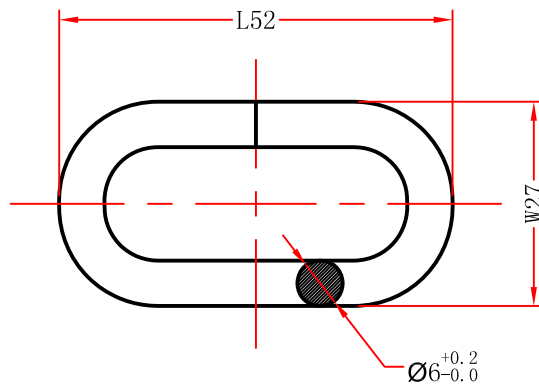

CHAIN: 5607-XX, L 3'

CHAIN RING: L40\*W22 DIA4.0 <sup>+0.2</sup>/<sub>-0.1</sub>

Hanging chain and its attachments must be able to withstand the total weight four times the lamp body, continuous test 72 hours

		LIVEX LIGHTING, INC. One Cory Road, Morristown, NJ 07960 Tel: 973-292-1777, Fax: 973-292-6222	
		<b>WARNING</b> THIS DRAWING IS PROPRIETARY TO LIVEX IMPORT AND IS PROTECTED UNDER THE COPYRIGHT AND/OR PATENT LAWS. ANY UNAUTHORIZED USE WILL SUBJECT YOU TO CRIMINAL AND CIVIL PENALTIES AND PROSECUTION TO THE FULL EXTENT OF THE LAW.	
STYLE:	chain ring	STANDARD:	UL/CUL/CSA
ITEM NUMBER:	5607-XX	FINISH:	
SCALE:	1:1	DRAWING:	Zhang Jianhua
ACTUAL SIZE:	ø * H W*H*E L*W*H	AUDITING:	Cheng Zhian
MATERIAL:	metal	SANCTION:	Huang
EDITION:	A/0	UNIT:	mm[inch]
		DATE:	2013/01/21

CHAIN: 5608-XX, L 3'

CHAIN RING: L43\*W22 DIA5.0 <sup>+0.2</sup>/<sub>-0.0</sub>

Hanging chain and its attachments must be able to withstand the total weight four times the lamp body, continuous test 72 hours

CHAIN: 5610-XX, L 12'

CHAIN RING: L52\*W27 DIA6.0 <sup>+0.2</sup>/<sub>-0.0</sub>

Hanging chain and its attachments must be able to withstand the total weight four times the lamp body, continuous test 72 hours