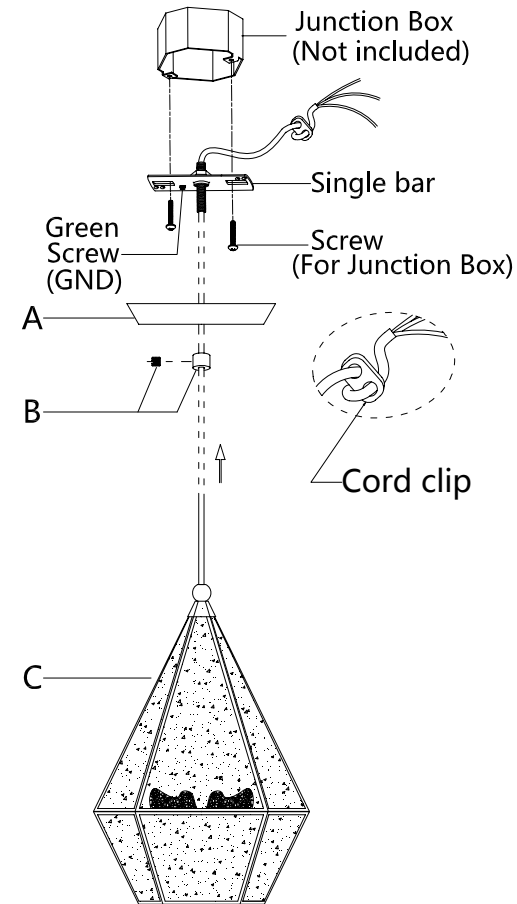

### ASSEMBLING THE FIXTURE (Fig.1)

1. Shut off the power at the circuit breaker box. Remove old fixture and all hardware from Junction Box.
2. Carefully unpack your new fixture and lay out all the parts on a clear area. Be care not to lose any small parts necessary for installation.
3. While holding the lamp body towards the ceiling, attach the single bar to the Junction Box with the two junction box screws as shown. The side of the single bar marked "GND" must face out. **The junction box is not included.**
4. By measuring, determine correct cord length needed for proper hanging height. **NOTE: slide cord clip to the proper position, then you may cut extra cord.**
5. Connect the electrical wires as Shown in **Fig.2**, making sure that all wire nuts are secured. You may have to wrap the connections with electrical tape. If your outlet has a ground wire (green or bare copper), connect the fixture ground wire to it. Otherwise connect fixture's ground wire directly to the Mounting plate with the green screw provided. After wires are connected, tuck them carefully inside the Junction Box.
6. Install the canopy(A) onto the junction box, the pipe thread protrude from the hole in the canopy and rotation the coupling(B) until tighten it, then lock it securely with the plastic screw.
7. Install the light bulb(not included) in accordance with the fixture's specifications. **NOTE: DO NOT EXCEED THE SPECIFIED WATTAGE!**

**Your installation is now complete. Return power to the junction box and test the fixture.**

FIG.1

FIG.2

Thank you for purchasing a **LIVEX** product.  
Need assistance with parts or assembly? Please call customer service at: **800-761-8056**  
Or visit us online at: [WWW.LIVEXLIGHTING.COM](http://WWW.LIVEXLIGHTING.COM)