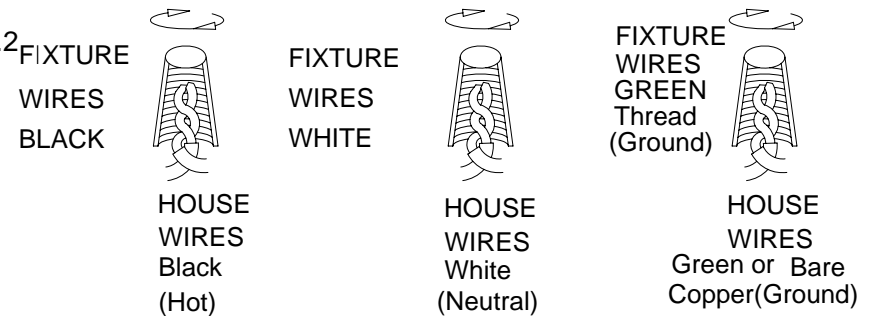

### ASSEMBLING THE FIXTURE (Fig.1)

1. Shut off the power at the circuit breaker box. Remove old fixture and all hardware from Junction Box.
2. Carefully unpack your new fixture and lay out all the parts on a clear area. Be care not to lose any small parts necessary for installation.
3. While holding the lamp body towards the ceiling, attach the single bar to the Junction Box with the two junction box screws as shown. The side of the single bar marked "GND" must face out. **The junction box is not included.**
4. By measuring, determine correct cord length needed for proper hanging height. **NOTE: slide cord clip to the proper position, then you may cut extra cord.**
5. Connect the electrical wires as Shown in **Fig.2**, making sure that all wire nuts are secured. You may have to wrap the connections with electrical tape. If your outlet has a ground wire (green or bare copper), connect the fixture ground wire to it. Otherwise connect fixture's ground wire directly to the Mounting plate with the green screw provided. After wires are connected, tuck them carefully inside the Junction Box.
6. Install the canopy(A) onto the junction box, the pipe thread protrude from the hole in the canopy and rotation the coupling(B) until tighten it, then lock it securely with the plastic screw.
7. Install the light bulb(not included) in accordance with the fixture's specifications. **NOTE: DO NOT EXCEED THE SPECIFIED WATTAGE!**

**Your installation is now complete. Return power to the junction box and test the fixture.**

FIG.1

FIG.2

Thank you for purchasing a **LIVEX** product.  
Need assistance with parts or assembly? Please call customer service at: **800-761-8056**  
Or visit us online at: [WWW.LIVEXLIGHTING.COM](http://WWW.LIVEXLIGHTING.COM)