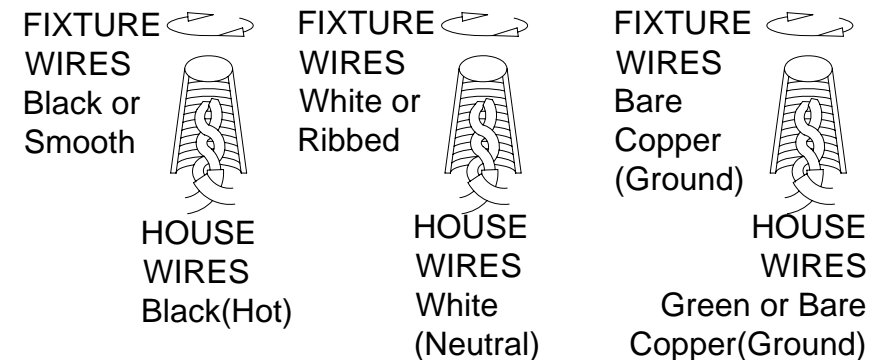

### ASSEMBLING THE FIXTURE (Fig.1)

1. Shut off the power at the circuit breaker box. Remove old fixture and all hardware from Junction Box.
2. Carefully unpack your new fixture and lay out all the parts on a clear area. Take care not to lose any small parts necessary for installation.
3. Thread the two mounting screws into the pre-drilled holes in the Mounting plate spaced the same distance apart as the holes in the lamp body's canopy.
4. Attach the Mounting plate to the Junction Box with the two Junction Box Screws as shown. The side of the Mounting plate marked "GND" must face out. **The junction box is not included.**
5. While holding the lamp body(A) towards the ceiling, connect the electrical wires as Shown in Fig.2, making sure that all wire nuts are secured. You may have to wrap the connections with electrical tape. If your outlet has a ground wire (green or bare copper), connect the fixture ground wire to it. Otherwise connect fixture's ground wire directly to the Mounting strap with the green screw provided. After wires are connected, tuck them carefully inside the Junction Box.
6. Attach the canopy to the junction box, aligning screws on mounting plate with mounting holes in canopy and lock it securely with the ball nuts(B).
7. Install the light bulb(Not included) in accordance with the fixture's specifications. **NOTE: DO NOT EXCEED THE SPECIFIED WATTAGE!**

**Your installation is now complete. Return power to the junction box and test the fixture.**

FIG.1

FIG.2

Thank you for purchasing a **LIVEX** product.

Need assistance with parts or assembly? Please call customer service at: **800-761-8056**