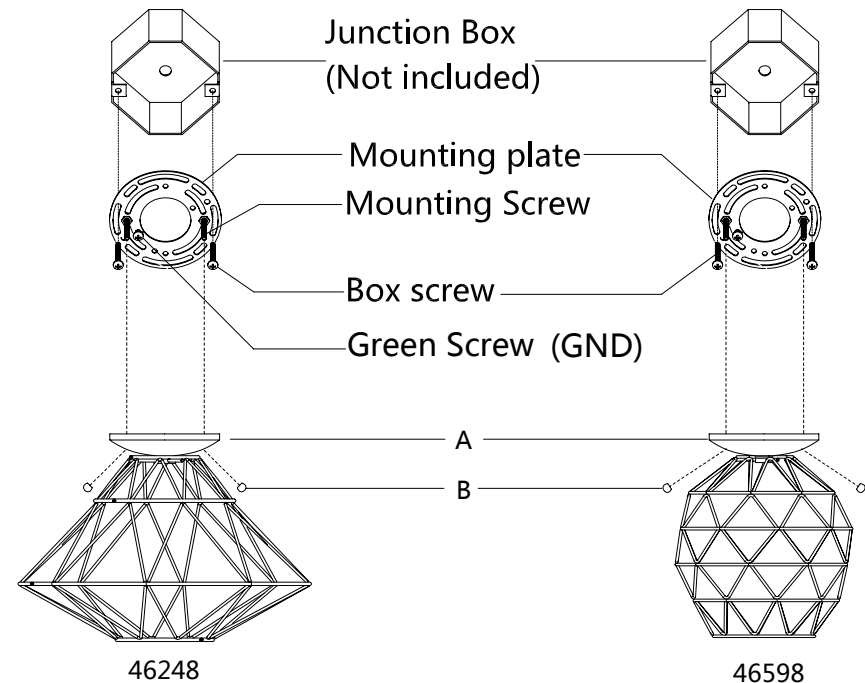

### ASSEMBLING THE FIXTURE (Fig.1)

1. Shut off the power at the circuit breaker box. Remove old fixture and all hardware from Junction Box.
2. Carefully unpack your new fixture and lay out all the parts on a clear area. Take care not to lose any small parts necessary for installation.
3. Thread the two mounting screws into the pre-drilled holes in the Mounting plate spaced the same distance apart as the holes in the lamp body's canopy.
4. Attach the Mounting plate to the Junction Box with the two Junction Box Screws as shown. The side of the Mounting plate marked "GND" must face out. **The junction box is not included.**
5. While holding the lamp body(A) towards the ceiling, connect the electrical wires as Shown in Fig.2, making sure that all wire nuts are secured. You may have to wrap the connections with electrical tape. If your outlet has a ground wire (green or bare copper), connect the fixture ground wire to it. Otherwise connect fixture's ground wire directly to the Mounting strap with the green screw provided. After wires are connected, tuck them carefully inside the Junction Box.
6. Attach the canopy to the junction box, aligning screws on mounting plate with mounting holes in canopy and lock it securely with the ball nuts(B).
7. Install the light bulb(Not included) in accordance with the fixture's specifications. **NOTE: DO NOT EXCEED THE SPECIFIED WATTAGE!**

**Your installation is now complete. Return power to the junction box and test the fixture.**

FIG.1

FIG.2

Thank you for purchasing a **LIVEX** product.

Need assistance with parts or assembly? Please call customer service at: **800-761-8056**