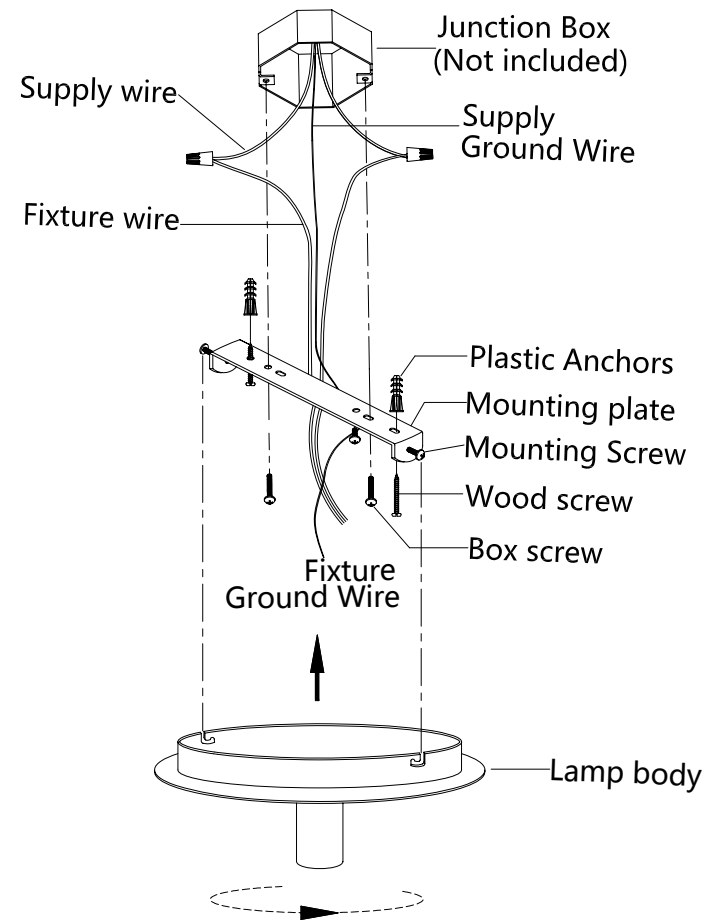

ASSEMBLING THE FIXTURE (Fig.1)

1. Shut off the power at the circuit breaker box. Remove old fixture and all hardware from Junction Box.
2. Carefully unpack your new fixture and lay out all the parts on a clear area. Take care not to lose any small parts necessary for installation.
3. By measuring the both end holes distance of the mounting plate, drill holes in the ceiling, then loaded plastic anchors.
4. Attach the mounting plate to the Junction Box with the two Junction Box Screws and two wood screws as shown. The side of the mounting plate marked "GND" must face out. **The junction box is not included.**
5. While holding the lamp body towards the ceiling, connect the electrical wires as Shown in Fig.2, making sure that all wire nuts are secured. You may have to wrap the connections with electrical tape. If your outlet has a ground wire (green or bare copper), connect the fixture ground wire to it. Otherwise connect fixture's ground wire directly to the Mounting strap with the green screw provided. After wires are connected, tuck them carefully inside the Junction Box.
6. Attach the lamp body onto the ceiling, aligning the slots with the end of the mounting plate's screws, now, rotate the pan until the screw are seat in the slots and tighten it with a screwdriver.
7. Install the light bulbs(Not included) in accordance with the fixture specifications. **NOTE: DO NOT EXCEED THE SPECIFIED WATTAGE!**

Your installation is now complete. Return power to the junction box and test the fixture.

FIG.1

FIG.2

Thank you for purchasing a **LIVEX** product.
 Need assistance with parts or assembly? Please call customer service at: **800-761-8056**
 Or visit us on-line at: WWW.LIVEXLIGHTING.COM