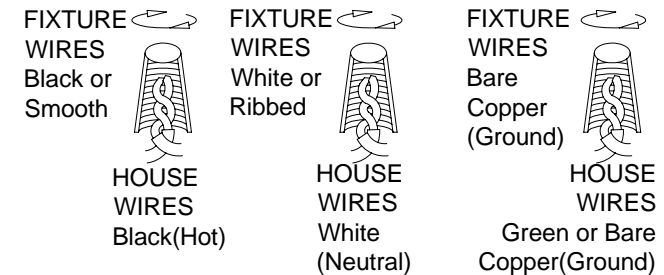

ASSEMBLING THE FIXTURE (Fig.1)

1. Shut off the power at the circuit breaker box. Remove old fixture and all hardware from Junction Box.
2. Carefully unpack your new fixture and lay out all the parts on a clear area. Take care not to lose any small parts necessary for installation.
3. By measuring the both end holes distance of the mounting plate, drill holes in the ceiling, then loaded plastic anchors.
4. Attach the mounting plate to the Junction Box with the two Junction Box Screws and two wood screws as shown. The side of the mounting plate marked "GND" must face out. **The junction box is not included.**
5. While holding the lamp body towards the ceiling, connect the electrical wires as Shown in Fig.2, making sure that all wire nuts are secured. You may have to wrap the connections with electrical tape. If your outlet has a ground wire (green or bare copper), connect the fixture ground wire to it. Otherwise connect fixture's ground wire directly to the Mounting strap with the green screw provided. After wires are connected, tuck them carefully inside the Junction Box.
6. Attach the lamp body onto the ceiling, aligning the slots with the end of the mounting plate's screws, now, rotate the pan until the screw are seat in the slots and tighten it with a screwdriver.
7. Install the light bulbs(Not included) in accordance with the fixture specifications. **NOTE: DO NOT EXCEED THE SPECIFIED WATTAGE!**

Your installation is now complete. Return power to the junction box and test the fixture.

FIG.1

FIG.2

Thank you for purchasing a **LIVEX** product.
 Need assistance with parts or assembly? Please call customer service at: **800-761-8056**
 Or visit us on-line at: WWW.LIVEXLIGHTING.COM