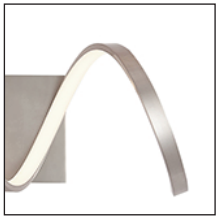

WS93724

Specification Sheet

Wall Sconce

PROJECT					
DATE				TYPE	
Voltage	Watt	LED Lumens	Delivered Lumens	Finish(es)	Color Temp
120V	26W	2310lm	1498lm*	AS - Antique Silver	3000K
120V	26W	2310lm	1498lm*	AN - Antique Brass	CRI (Ra) >90
120V	26W	2310lm	1498lm*	BK - Black	Dimming 100% - 10%
					Rated Life 50,000 hours

*Preliminary figures

AN - Antique Brass

AS - Antique Silver

BK - Black

Product Descriptions

A Wall Sconce with extruded and rolled rectangular aluminum helix. Flexible silicon rubber diffuser

Product Details

Available in metallic & matte

powder-coat metal details.

Up & down light distribution.

May be mounted horizontally or vertically.

Dimmable with TRIAC dimmer (not included)

Custom options available.

Fixture Weight:
3.3lb