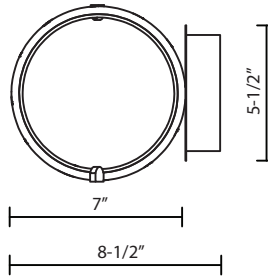

WS93724

Specification Sheet

Wall Sconce

PROJECT					
DATE				TYPE	
Voltage	Watt	LED Lumens	Delivered Lumens	Finish(es)	Color Temp
120V	26W	2310lm	1498lm*	AS - Antique Silver	3000K
120V	26W	2310lm	1498lm*	AN - Antique Brass	CRI (Ra) >90
120V	26W	2310lm	1498lm*	BK - Black	Dimming 100% - 10%
					Rated Life 50,000 hours

*Preliminary figures

AN - Antique Brass

AS - Antique Silver

BK - Black

Product Descriptions

A Wall Sconce with extruded and rolled rectangular aluminum helix. Flexible silicon rubber diffuser

Product Details

Available in metallic & matte

powder-coat metal details.

Up & down light distribution.

May be mounted horizontally or vertically.

Dimmable with TRIAC dimmer (not included)

Custom options available.

Fixture Weight:
3.3lb

Canopy Dimensions:
L : 5-1/2", W: 11", H : 1-3/8"

Comments:

KUZCO

20181031

19054 28th Avenue
Surrey, BC, Canada
V3Z 6M3

T: 604 538 7162
F: 604 538 7196
W: Kuzcolighting.com