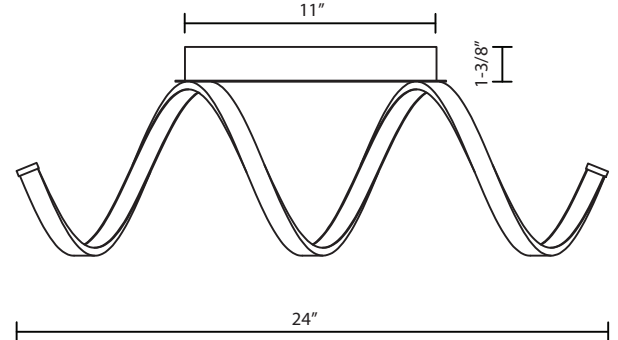

WS93724

Specification Sheet

Wall Sconce

PROJECT					
DATE				TYPE	
Voltage	Watt	LED Lumens	Delivered Lumens	Finish(es)	Color Temp
120V	26W	2310lm	1498lm*	AS - Antique Silver	3000K
120V	26W	2310lm	1498lm*	AN - Antique Brass	CRI (Ra) >90
120V	26W	2310lm	1498lm*	BK - Black	Dimming 100% - 10%
					Rated Life 50,000 hours

*Preliminary figures

AN - Antique Brass

AS - Antique Silver

BK - Black

Product Descriptions

A Wall Sconce with extruded and rolled rectangular aluminum helix. Flexible silicon rubber diffuser

Product Details

Available in metallic & matte

powder-coat metal details.

Up & down light distribution.

May be mounted horizontally or vertically.

Dimmable with TRIAC dimmer (not included)

Custom options available.

Fixture Weight:
3.3lb

Canopy Dimensions:
L : 5-1/2", W: 11", H : 1-3/8"

Comments:

KUZCO

20181031

19054 28th Avenue
Surrey, BC, Canada
V3Z 6M3

T: 604 538 7162
F: 604 538 7196
W: Kuzcolighting.com