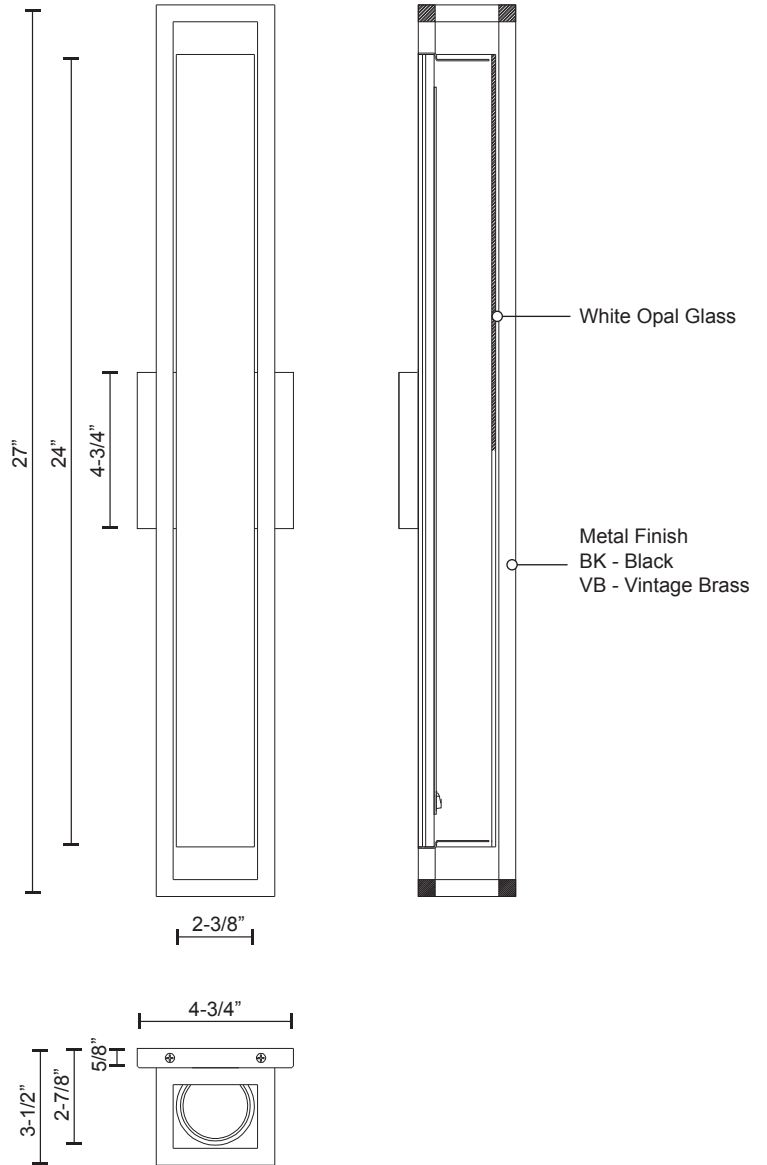

WS83427

Specification Sheet

Wall Sconce

BK - Black

VB - Vintage Brass

| PROJECT | | | | | |
|----------------|-------------|-------------------|-------------------------|--------------------|-------------------------|
| DATE | | TYPE | | | |
| Voltage | Watt | LED Lumens | Delivered Lumens | Finish(es) | Color Temp 3000K |
| 120V | 31.5W* | 2400lm* | 1560lm* | BK - Black | CRI(Ra) >90 |
| 120V | 31.5W* | 2400lm* | 1560lm* | VB - Vintage Brass | Dimming 100%-10% |
| | | | | | Rated Life 50,000 hours |

*Preliminary figures

Product Descriptions

Product Details

High system efficacy
 Low total life cycle cost
 No visible flicker AC operation
 ETL listed
 5-year LED and fixture warranty.
 Complete warranty terms located at:
www.kuzcolighting.com/warranty
 Utilizes our patented Driverless LED Light Engine technology - connects directly to AC, no external driver needed.
 Dimmable with ELV dimmer (not included)
 Custom options available

Canopy dimensions:
 L4-3/4"x W4-3/4"x H5/8"

Comments: