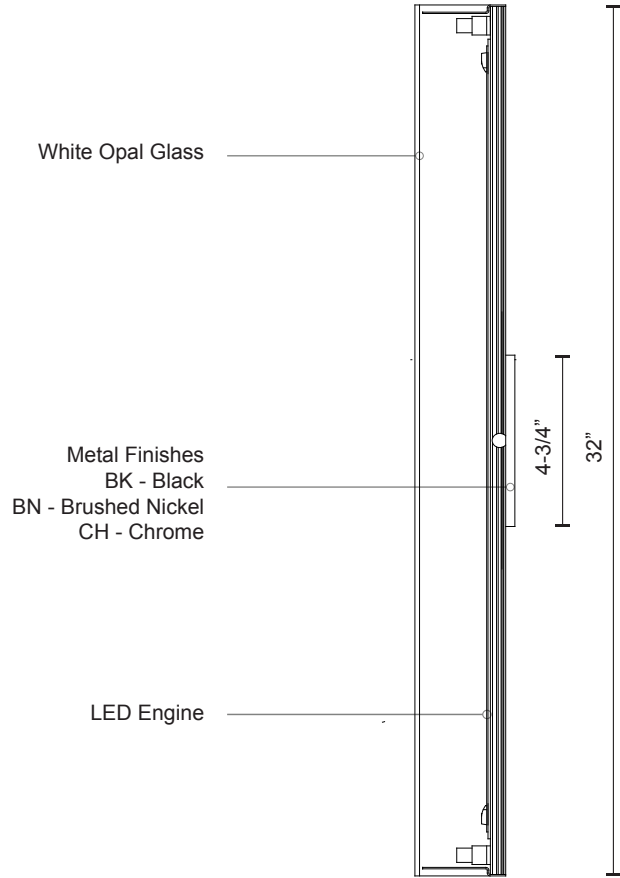

WS8332

Specification Sheet

Wall Sconce

BK - Black

Other Finishes:

BN - Brushed Nickel

CH - Chrome

PROJECT							
DATE				TYPE			
Voltage	Watt	LED Lumens	Delivered Lumens	Finish(es)		Color Temp	3000K
120V	39W	3200lm	2400lm*	BK - Black		CRI(Ra)	>90
120V	39W	3200lm	2400lm*	BN - Brushed Nickel		Dimming	100%-10%
120V	39W	3200lm	2400lm*	CH - Chrome		Rated Life	50,000 hours

*Preliminary figures

Product Descriptions

An exemplar of restraint and contemporary minimalism the Bute vanity floats as a glowing lit cylinder. Perched slightly offset from the reductive metal wall plate, the opal glass tube provides evenly diffuse illumination. Multiple lengths and curated finishes available.