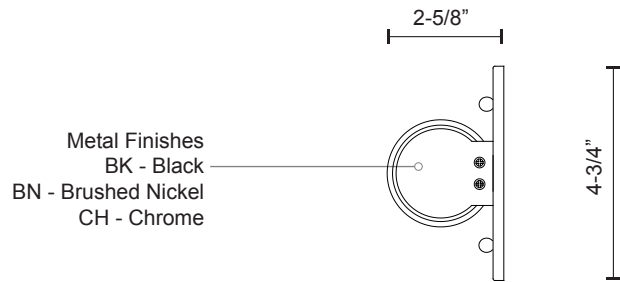

WS8332

Specification Sheet

Wall Sconce

BK - Black

Other Finishes:

BN - Brushed Nickel

CH - Chrome

PROJECT							
DATE				TYPE			
Voltage	Watt	LED Lumens	Delivered Lumens	Finish(es)		Color Temp	3000K
120V	39W	3200lm	2400lm*	BK - Black		CRI(Ra)	>90
120V	39W	3200lm	2400lm*	BN - Brushed Nickel		Dimming	100%-10%
120V	39W	3200lm	2400lm*	CH - Chrome		Rated Life	50,000 hours

*Preliminary figures

Product Descriptions

An exemplar of restraint and contemporary minimalism the Bute vanity floats as a glowing lit cylinder. Perched slightly offset from the reductive metal wall plate, the opal glass tube provides evenly diffuse illumination. Multiple lengths and curated finishes available.