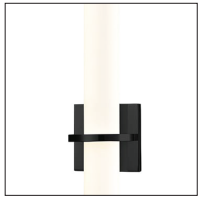

WS83218

Specification Sheet

Wall Sconce

CH - Chrome

BK - Black

VB - Vintage Brass

PROJECT					
DATE		TYPE			
Voltage	Watt	LED Lumens	Delivered Lumens	Finish(es)	Color Temp
120V	13W*	1200lm*	780lm*	BK - Black	3000K
120V	13W*	1200lm*	780lm*	CH - Chrome	CRI(Ra) >90
120V	13W*	1200lm*	780lm*	VB - Vintage Brass	Dimming 100%-10%
					Rated Life 50,000 hours

*Preliminary figures

Product Descriptions

Round or square plated or painted steel frame and wall plate. Rectilinear opal glass diffuser. Outward emitting wall light.

Product Details

- High system efficacy
- Low total life cycle cost
- No visible flicker AC operation
- ETL listed
- 5-year LED and fixture warranty.
- Complete warranty terms located at: www.kuzcolighting.com/warranty
- Utilizes our patented Driverless LED Light Engine technology - connects directly to AC, no external driver needed.
- Dimmable with ELV dimmer (not included)
- Custom options available