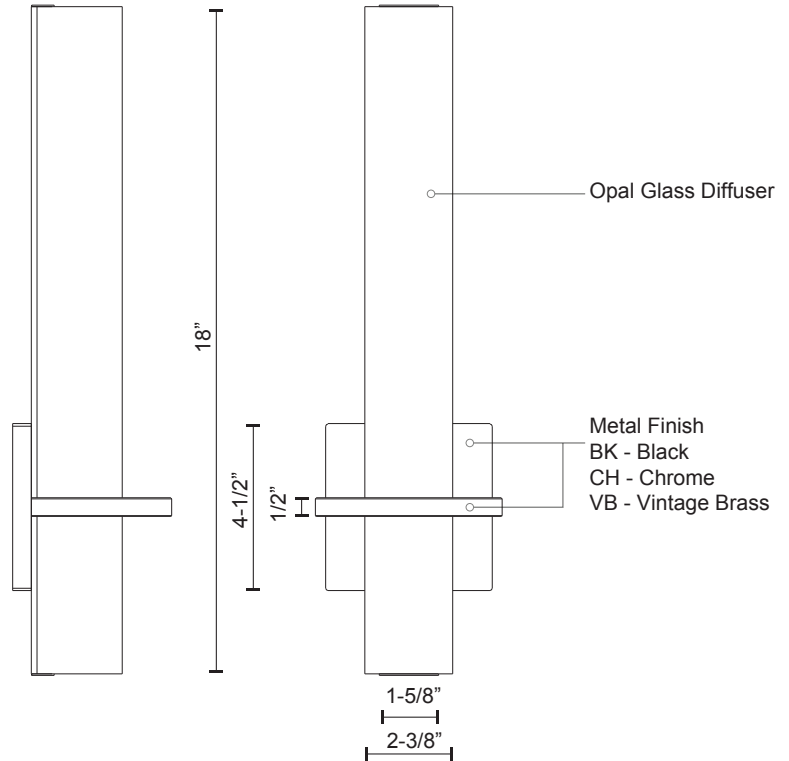

WS83218

Specification Sheet

Wall Sconce

CH - Chrome

BK - Black

VB - Vintage Brass

PROJECT					
DATE		TYPE			
Voltage	Watt	LED Lumens	Delivered Lumens	Finish(es)	Color Temp
120V	13W*	1200lm*	780lm*	BK - Black	3000K
120V	13W*	1200lm*	780lm*	CH - Chrome	CRI(Ra) >90
120V	13W*	1200lm*	780lm*	VB - Vintage Brass	Dimming 100%-10%
					Rated Life 50,000 hours

*Preliminary figures

Product Descriptions

Round or square plated or painted steel frame and wall plate. Rectilinear opal glass diffuser. Outward emitting wall light.

Product Details

- High system efficacy
- Low total life cycle cost
- No visible flicker AC operation
- ETL listed
- 5-year LED and fixture warranty.
- Complete warranty terms located at: www.kuzcolighting.com/warranty
- Utilizes our patented Driverless LED Light Engine technology - connects directly to AC, no external driver needed.
- Dimmable with ELV dimmer (not included)
- Custom options available

Comments:

Canopy dimensions: