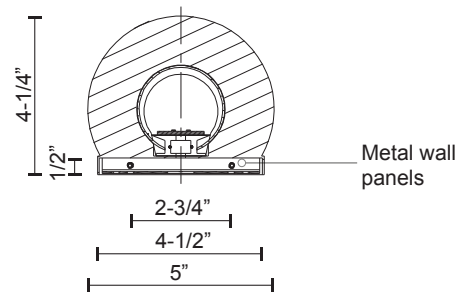

WS83218

Specification Sheet

Wall Sconce

CH - Chrome

BK - Black

VB - Vintage Brass

PROJECT					
DATE		TYPE			
Voltage	Watt	LED Lumens	Delivered Lumens	Finish(es)	Color Temp
120V	13W*	1200lm*	780lm*	BK - Black	3000K
120V	13W*	1200lm*	780lm*	CH - Chrome	CRI(Ra) >90
120V	13W*	1200lm*	780lm*	VB - Vintage Brass	Dimming 100%-10%
					Rated Life 50,000 hours

Comments:

Canopy dimensions: